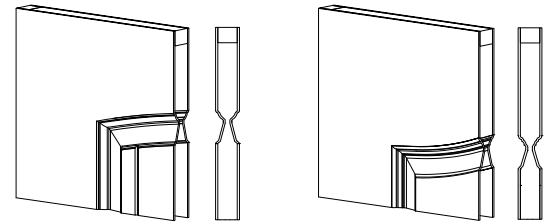

For true fire protection, door must be teamed with certified frames and hardware.

Regional availability. See your JELD-WEN sales representative for more details.

SEE MORE AT JELD-WEN.COM

AVAILABLE SIZES

14 widths between
1'0" - 3'0"

Heights of
6'8", 7'0" & 8'0"

Thickness of
1-3/8" or 1-3/4"

All doors not available in all sizes.

Please see your JELD-WEN sales representative for details.

STICKING PROFILES

Craftsman
JELD-WEN EXCLUSIVE

Stepped