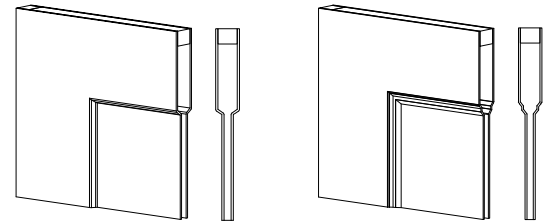

For true fire protection, door must be teamed with certified frames and hardware.

Regional availability. See your JELD-WEN sales representative for more details.

SEE MORE AT JELD-WEN.COM

AVAILABLE SIZES

14 widths between
1'0" - 3'0"

Heights of
6'8", 7'0" & 8'0"

Thickness of
1-3/8" or 1-3/4"

All doors not available in all sizes.

Please see your JELD-WEN sales representative for details.

STICKING PROFILES

Craftsman
JELD-WEN EXCLUSIVE

Stepped