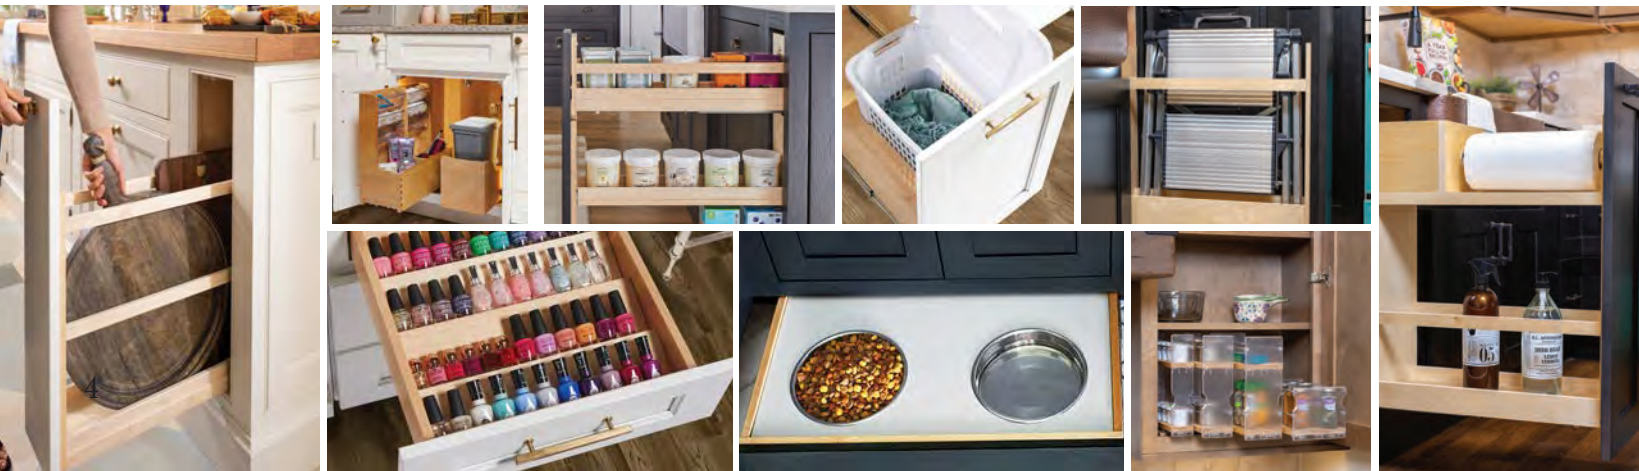

smart living solutions™

Wellborn's offering includes a vast selection of interior accessories providing storage for every cabinet letting you create your own personalized space full of Function, Efficiency, and Comfort... all are a must have in your dream kitchen and bath.