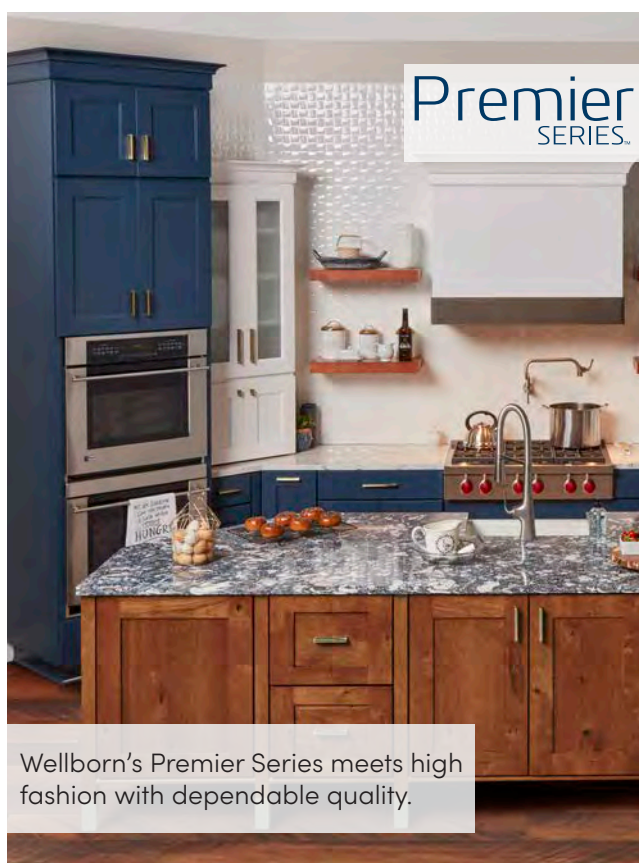

Premier SERIES.

Wellborn's Premier Series meets high fashion with dependable quality.