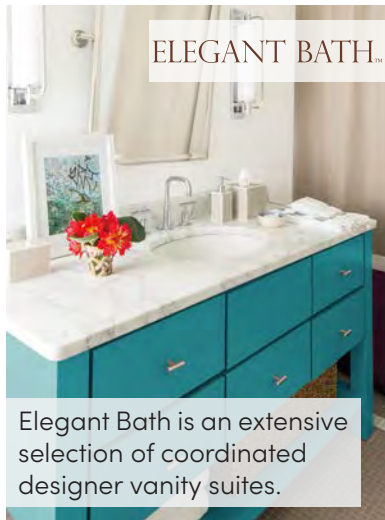

ELEGANT BATH.

Elegant Bath is an extensive selection of coordinated designer vanity suites.

WHOLE HOME DESIGN.

In addition to kitchens and bathrooms, Wellborn proudly offers cabinetry for every room in your home as a Whole Home Design Solution.