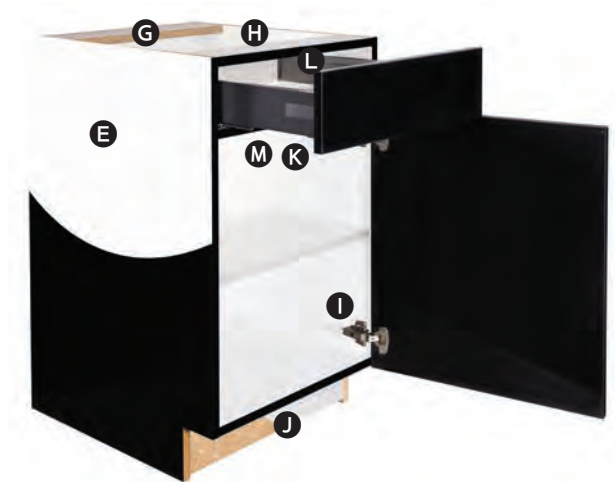

A Top and Bottom	3/4" Thick Thermofused Melamine Furniture Board Front Edgebanded to Reflect Exterior Front Finish	
B Interior	Natural Maple Optional: White or Gray	White Optional: Natural Maple or Gray
C Shelves	Thermofused Melamine Furniture Board Full Depth 3/4" Thick Edgebanded to Match Interior	
D Shelf Supports	Chrome Shelf Supports	
E End Panels	3/4" Thermofused Melamine Interior and Exterior Furniture Board Optional: Matching Finished End	
F Back	3/16" MDF Hardboard	
Hanging Rails	3/4" x 4" Furniture Board Concealed Behind the Cabinet Back	
G Stretch Rail	3/4" x 4" Thermofused Melamine Furniture Board	
H Front Rail	Thermofused Melamine Furniture Board	
I Hinges	Adjustable Concealed Hinge with Soft Close	
J Toe Kick	3/4" x 4" Furniture Board	
K Center Support	2 1/2" Wide Matches Interior Color	
L Drawer Box	3/8" Solid Wood Dovetail Optional: Deluxe Metal Drawer and Superior Metal Drawer	Deluxe Metal Drawer Optional: Solid Wood Dovetail and Superior Metal Drawer
M Drawer Slides	Full Extension Soft Close	
All Plywood Construction	Option	
Warranty	Limited Lifetime