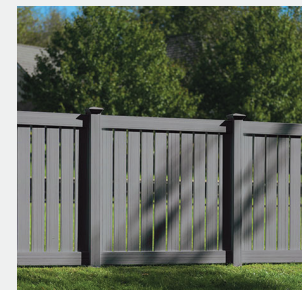

Material Included - 8" WIDE SECTION

- 2 QTY - 2" x 6" x 94 1/2" Rails
- 13 QTY - 7/8" x 6" x 58 3/4" Pickets

*Posts, Post Caps, Gates, and Hardware sold Separately

Optional Midrail

IN STOCK

WHITE

SANDSTONE

KHAKI

ALMOND

TAN

AGED
CEDAR

CHESTNUT
BROWN

NATURAL
CEDAR

REDWOOD

WEATHERED
CEDAR

SPECIAL ORDER