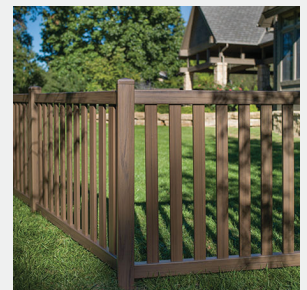

IN STOCK

SPECIAL ORDER

4' CLOSED PICKET [P-17]

7/8" X 3" Picket with 3" gap. 73" O.C.

Material Included - 6' WIDE SECTION

- 2 QTY - 2" x 3 1/2" x 71 3/4" Rails
- 11 QTY - 7/8" X 3" X 42 1/2" Pickets

**Posts, Post Caps, Gates, and Hardware sold Separately*