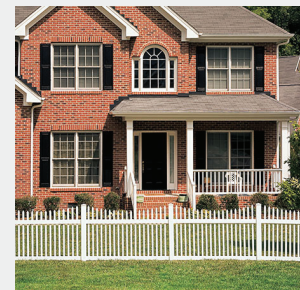

*Posts, Post Caps, Gates, and Hardware sold Separately

IN STOCK

WHITE

SANDSTONE

KHAKI