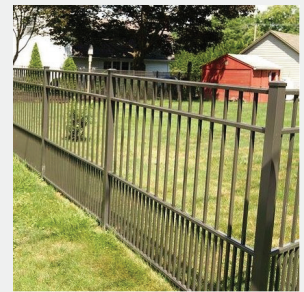

Material Included - 6" WIDE SECTION

- 4 QTY - 1 Header / 3 Stringers
  - 1" x 1 ½" x 72" Rails
- 15 QTY - 0.625" Pickets
- 16 QTY - Puppy Pickets

*Additional Posts, Post Caps, Gates, and Hardware sold Separately

IN STOCK

SPECIAL ORDER

BLACK

WHITE

BRONZE

CUSTOM