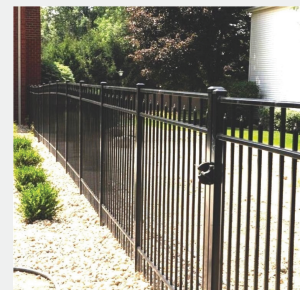

Material Included - 6" WIDE SECTION

- 3 QTY - 1" x 1 1/8" x 72" Rails
- 8 QTY - 0.625" Pickets
- 7 QTY - Pressed Spear Pickets

*Additional Posts, Post Caps, Gates, and Hardware sold Separately

IN STOCK

SPECIAL ORDER

BLACK

WHITE

BRONZE

CUSTOM