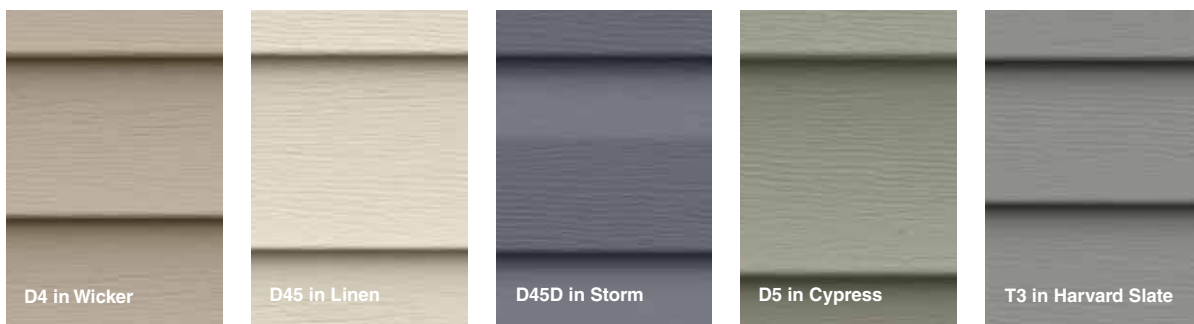

CHOICE

IS A BEAUTIFUL THING.

Residential Siding comes in a selection of styles that vary by width and pattern. They all capture the look of natural wood in their own way, while defying the effects of time and weather.

- **.042" thick panel**
- **Available profiles: D4, D45, D45D, D5 & T3**
- **Beautiful low-gloss cedar woodgrain captures the look of natural wood**

A SUSTAINABLE CHOICE IS

EVEN BETTER.

Not only is Residential Siding available in a wide selection of colors and profiles, it's also remarkably green. Lightweight, yet durable, it never requires painting or staining. For Residential, sustainability is a lifestyle, not a fad. Our facilities recycle virtually all scrap materials during the manufacturing process and Residential was designed so that when cut into, no hazardous materials are emitted during installation. From our facility to your home, our siding is a safe and sustainable option to choose.

- **Manufactured from recyclable and recycled materials**
- **Rivals natural cedar in overall green performance**
- **1/3 the environmental impact of fiber cement**