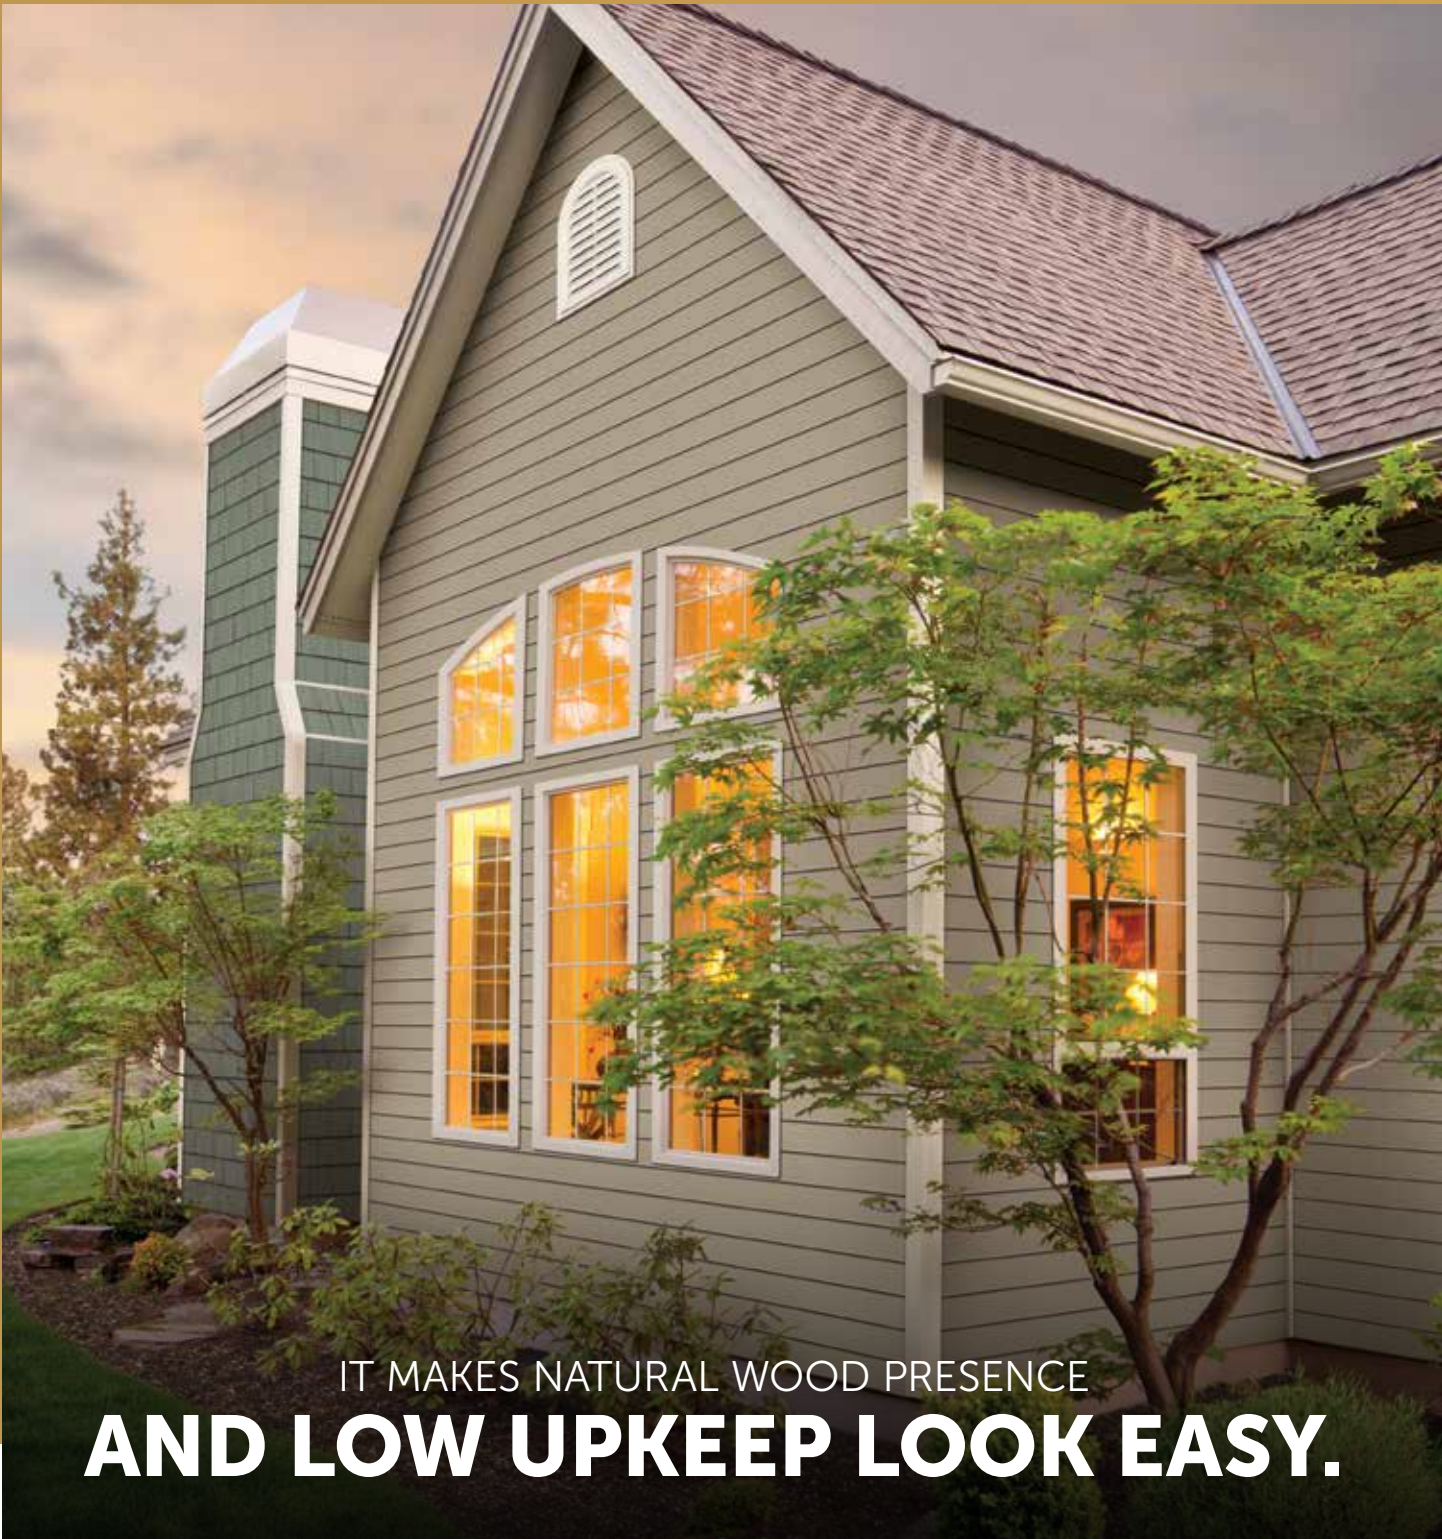

Residential

IT MAKES NATURAL WOOD PRESENCE
AND LOW UPKEEP LOOK EASY.