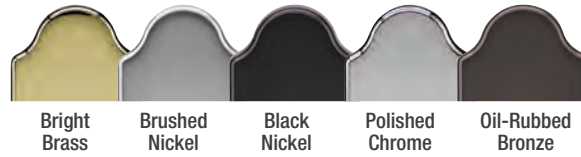

FINISH OPTIONS