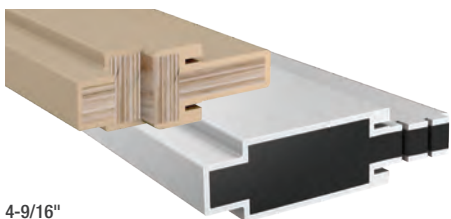

Storm Door-Ready Mullions

4-9/16"
6-9/16"