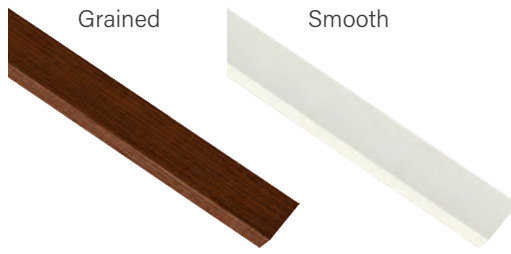

Grained

Smooth

(28.6 mm / 1.125 in.)
Look for the (1) icon.

Grained

Smooth

(28.6 mm / 1.125 in.)
Look for the (1) icon.

Smooth SDL bars are color matched to PrismaGuard Alpine.

Grained