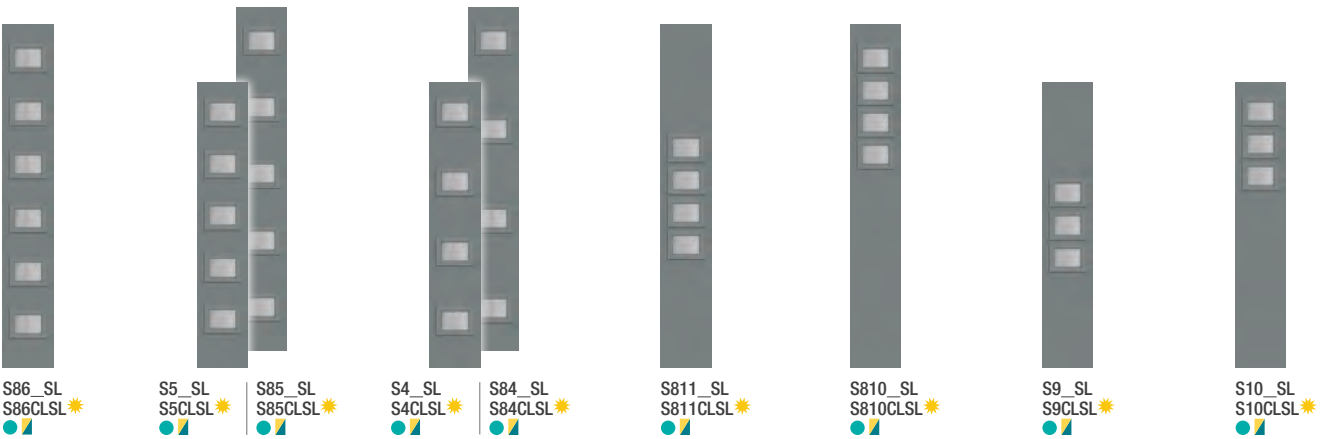

Privacy & Textured Glass Options

Add the code to the blank in the style number for the desired door and glass combination. For details on glass options, see page 246.

- XK = Reeded
- XE = Satin Etch
- XC = Chord
- XJ = Chinchilla
- XR = Rainglass
- XN = Granite

Key

- ☀ Low-E Glass (LE)
- Black Nickel Caming (1D)
- Vented Sidelite Options
- ▲ Scrolled & Flat Advanta Lite Frame

It's your decision, by design.

Select a look for the door and sidelites. Choose a material. Find an available glass design and frame to complete the statement. Stain or paint it any color. Explore all the possible combinations at thermatru.com/pulse.

Note: Door and sidelite styles shown in smooth fiberglass with flat lite frame. To see styles in other material choices, go to thermatru.com/pulse.

Note: See page 285 for important product details that may help with your purchase decision.

Right Page, Top: Pulse Línea, Low-E Glass with Flat Lite Frame, Door – S81RCL, Direct Set Sidelite – DRS82131SL, Finish – Chestnut
Right Page, Bottom: Pulse Echo, Satin Etch Glass with Flat Lite Frame, Door – S85XE, Sidelite – S85XESL, Finish – Onyx