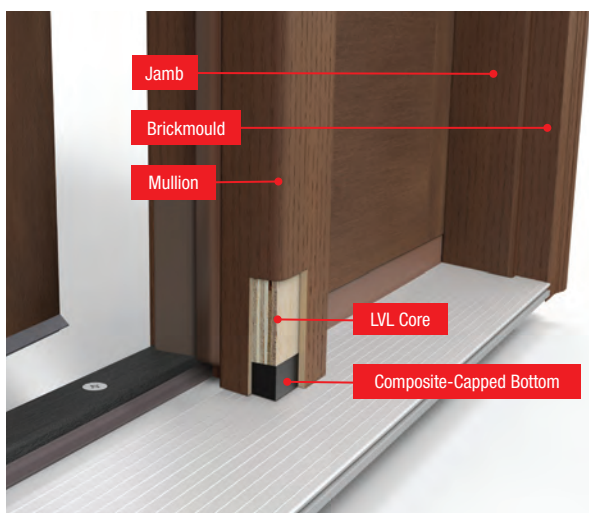

6 Lip-lite frame (shown right) features a **compression seal** against weather on the outside of the **door** and an **adhesive seal** against weather on the outside of the **glass**. **Flush-glazed glass** (shown left) is built directly into the door without a Lip-lite frame, featuring a **high-performance adhesive weather seal** inside and out.