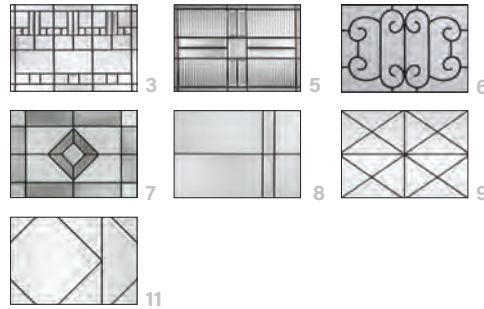

Available for Ari.

- 1 Blackstone.™
- 2 Crystalline.™
- 3 Sedona
- 4 Salinas.™
- 5 Saratoga.™
- 6 Reserva.™
- 7 Pembridge.™
- 8 Axis.™
- 9 Calix
- 10 Latitude
- 11 Echelon

Available for Echo.

4 THEN SELECT A FRAME

Choose the flat profile for modern appeal or scrolled profile for vintage style. Available in Advanta.* and Standard lite frames.