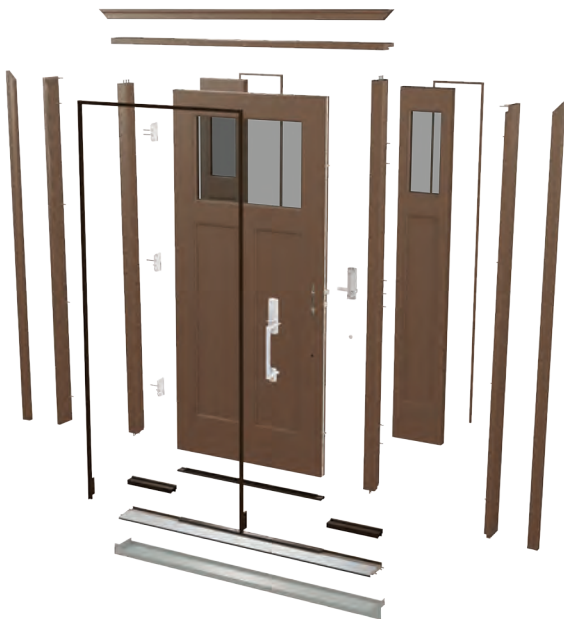

Door System Components

Engineered to work together.

A Therma-Tru® door with genuine Therma-Tru components is more than a beautiful door – it's a complete door system engineered with craftsman precision for durability and reliability through the years. And, a Therma-Tru fiberglass door system with genuine Therma-Tru components is backed by the industry's most comprehensive lifetime limited warranty.

Visit our online replacement parts page to maintain the integrity of a complete door system with genuine Therma-Tru components at thermatru.com/parts.