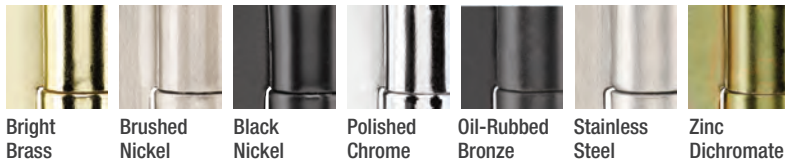

Self-Aligning Ball-Bearing

(Recommended for heavier Fiber-Classic, Smooth-Star and Steel doors.)

Contains locating tabs to assist in accurate alignment with specific door systems.

Classic-Craft® Ball-Bearing

(Recommended for Classic Craft premium entryways.)

Ball bearings help protect each hinge pivot for added support and stability.

Self-Aligning

(Recommended for heavier Fiber-Classic, Smooth-Star and Steel doors.)

Contains locating tabs to provide accurate alignment with specific door systems. Note: Non-removable pin option available with fixed pins, providing security on outswing applications.

Classic-Craft® Ball-Bearing - Staggered Hole Pattern

(Recommended for Classic Craft premium entryways.)

Ball bearings help protect each hinge pivot for added support and stability. Staggered hole pattern helps simplify assembly process. Note: Non-removable pin option available with fixed pins, providing security on outswing applications.

Security Tab

Security tabs prevent door from being taken off hinges, providing security on outswing applications.

Spring-Loaded

UL Listed with self-closing spring mechanism that helps pull the door closed for convenience or meets code requirements that may be applicable in Fire-door applications.*

HINGE FINISH OPTIONS

Hinge Finish Options	■ = Available - = Not Applicable								
	Adjustable	Classic Craft Ball-Bearing	Classic Craft Ball-Bearing - Staggered Hole Pattern	Classic Craft Ball-Bearing - Staggered Hole Pattern (Non-Removable Pin)	Self-Aligning Ball-Bearing	Self-Aligning	Self-Aligning NRP (Non-Removable Pin)	Security Tab	Spring-Loaded
Bright Brass	■	■	■	■	■	-	-	-	-
Brushed Nickel	■	■	■	■	■	■	■	■	■
Black Nickel	■	■	■	■	■	-	■	-	■
Polished Chrome	■	■	■	■	■	-	■	-	■
Oil-Rubbed Bronze	■	■	■	■	■	■	■	-	■
Stainless Steel	-	■	■	■	■	-	■	■	■
Zinc Dichromate	-	■	■	■	■	■	■	■	■

Hinges position the door to properly compress the weatherstrip and help ensure smooth operation. Features options to suit various applications and mate with mortise pockets machined into our doors. Adjustable security strike plate wraps around the jamb and engages the frame for added support and strength, and resistance against forced entry.