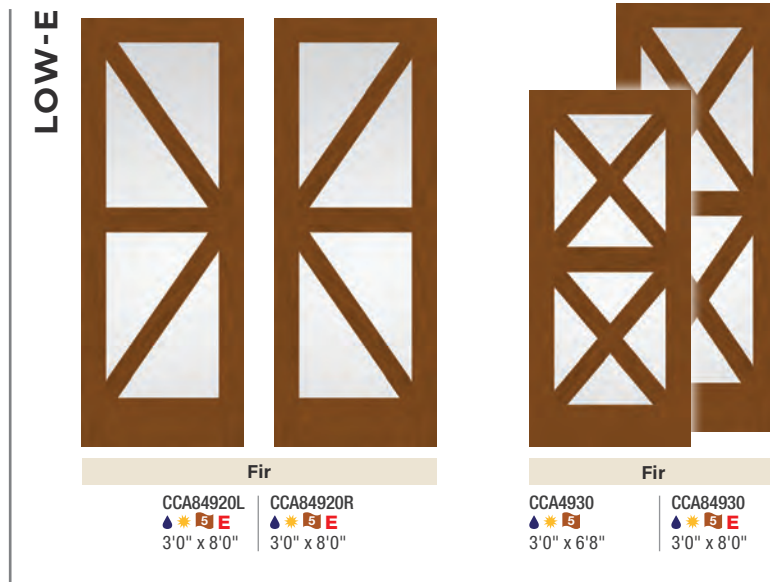

Full Lites

continued

Fir Grain

Formerly Classic-Craft
American Style

Mahogany Grain

Formerly Classic-Craft
Mahogany & Rustic

Canvas

Key

- Flush-Glazed Glass with Square Sticking (FG)
- Low-E Glass (LE)
- Simulated Divided Lites (SDL)
- Simulated Divided Lites (SDLF3)
- Simulated Divided Lites (SDLF4)
- Simulated Divided Lites (SDLF5)
- Simulated Divided Lites (SDLF6)
- Elevated 10" Bottom Rail Options

For transoms, see page 102.

Note: Product images show exterior side of door.

Note: See page 285 for important product details that may help with your purchase decision.

Right Page Top: Classic Craft Fir Grain, Low-E Glass with SDLs, Door – CCA2340, Sidelites – CCA2400SL, Finish – Rustic Clay
Right Page Bottom: Classic Craft American Style Collection, Low-E Glass with SDLs, Doors – CCA4940