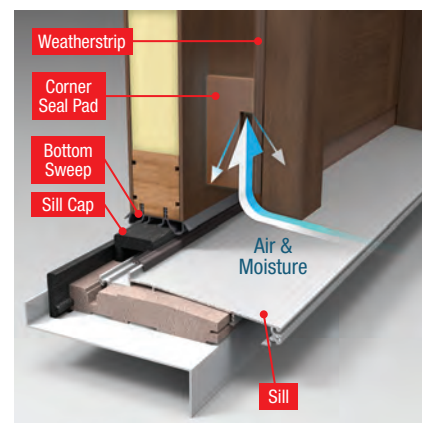

3 Corner seal pads (inswing only) complete the seal between the **sill cap**, **bottom sweep** and **weatherstrip** to help block potential pathways where wind-driven moisture can infiltrate the bottom corner of the door system.