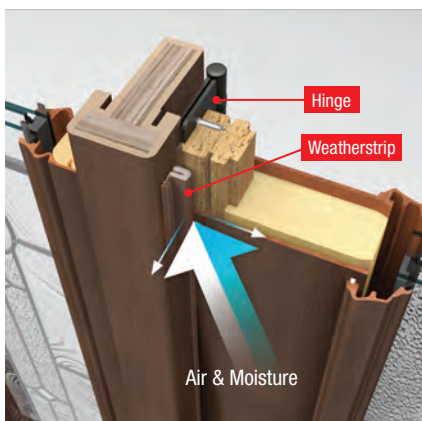

4 Hinges position the **door** to properly compress the **weatherstrip** to help form a tight, even seal against air and moisture infiltration when the door closes.