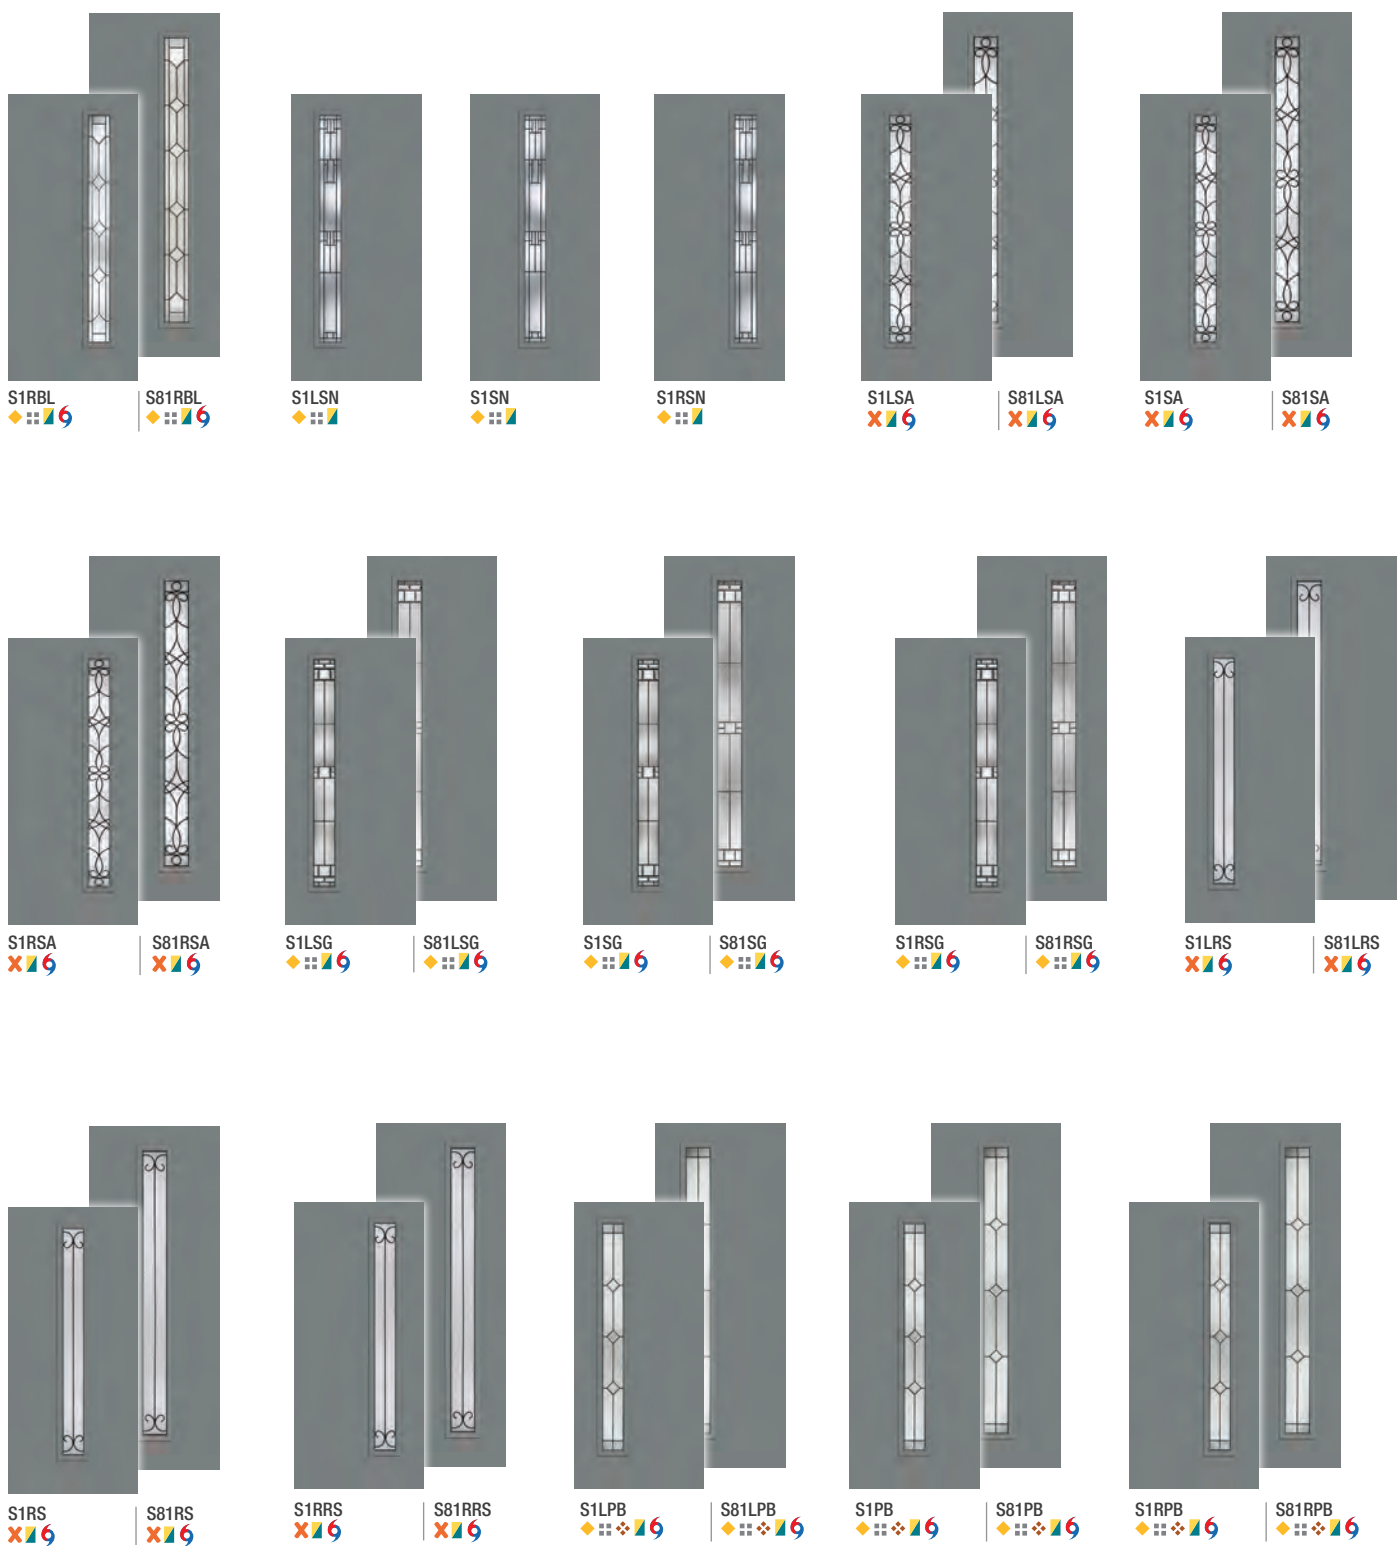

LÍNEA Continues on next page.

Privacy & Textured Glass Options

Add the code to the blank in the style number for the desired door and glass combination. For details on glass options, see page 246.

- XK = Reeded
- XC = Chord
- XR = Rainglass
- XE = Satin Etch
- XJ = Chinchilla
- XN = Granite

Key

- Low-E Glass (LE)
- Black Nickel Caming (1D)
- Brushed Nickel Caming (1C)
- Brass Caming (1A)
- Wrought Iron (1W)
- Scrolled & Flat Advanta Lite Frame
- WBDR / HVHZ Options