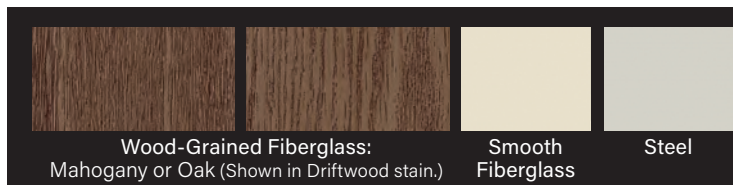

It's your decision, by design.

Select a look for the door and sidelites. Choose a material. Find an available glass design and frame to complete the statement. Stain or paint it any color. Explore all the possible combinations at thermatru.com/pulse.

Note: Door and sidelite styles shown in smooth fiberglass with flat lite frame. To see styles in other material choices, go to thermatru.com/pulse.