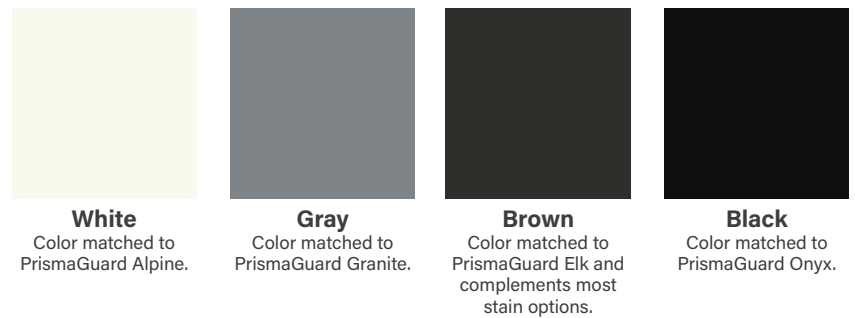

Color Options

Features a maintenance-free finish.