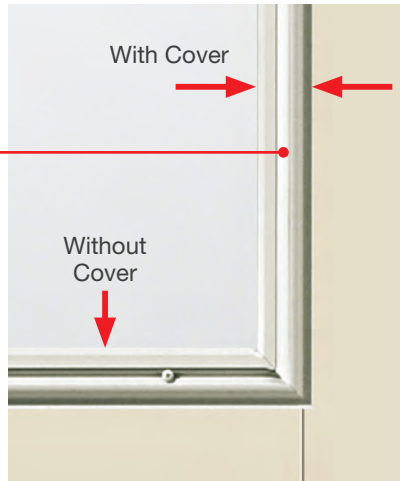

Elevated 10" Bottom Rail
Look for the (E) symbol.

IMPACT LIP-LITE FRAME

Features durable, paintable aluminum construction. An attractive scrolled profile gives a thin, sleek appearance and a screw channel cover helps hide unsightly screws.