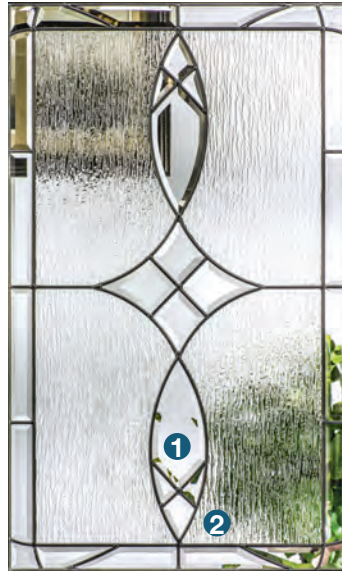

Decorative & Specialty Glass Designs

Blackstone®

Traditional English design meets
1 clear curved bevels, **2** rainglass
and coming to create the distinctive
styling of Blackstone. Entries get
the best of both privacy and
simple refinement.

Glass Privacy Rating

Black Nickel