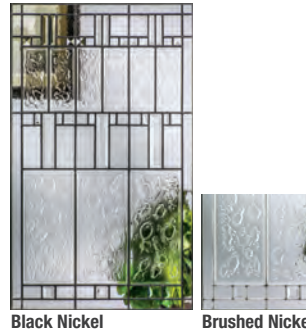

Sedona
Glass Privacy Rating: 7