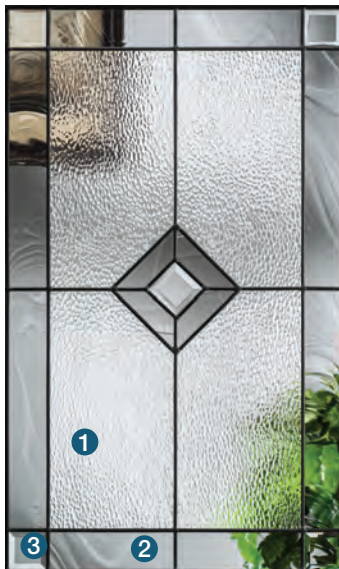

Pembridge™

Simplistic in its design, Pembridge features a field of ① hammered glass framed by ② gray baroque glass and ③ multifaceted bevels. A central diamond shape adds a decorative touch.

Glass Privacy Rating