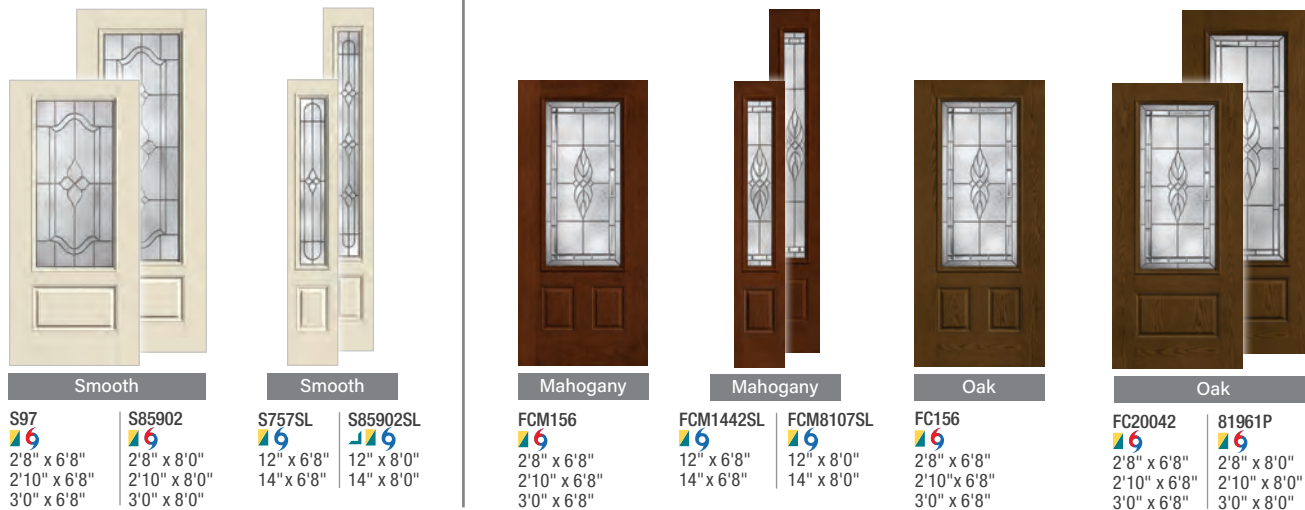

KENSINGTON™ ◆ ◆ ◆

KENSINGTON Continues on next page.

Key

- Black Nickel Caming (1D)
- ◆◆ Brushed Nickel Caming (1C)
- ◆◆◆ Brass Caming (1A)
- ✗ Wrought Iron (1W)
- ▤ Flat Lite Frame
- ▥ Scrolled & Flat Advanta Lite Frame
  Not available for 2'4" and 2'6" doors or 10" sidelites.
- 6 WBDP Options
- 6 WBDP / HVHZ Options