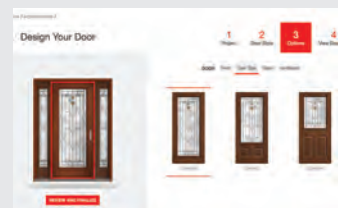

THERMA-TRU® DOORS

thermatru.com

1-800-THERMA-TRU (843-7628)

1750 Indian Wood Circle
Maumee, OH 43537

#thermatru

Cover: Classic Craft Fir Grain Door – CCA81166; Low-E Glass, Sidelites – CCA3500SL, Finish – Acorn
Back Cover: Classic Craft Mahogany Grain, Low-E Glass with SDLs, Door – CCM82806, Finish – Tumbleweed