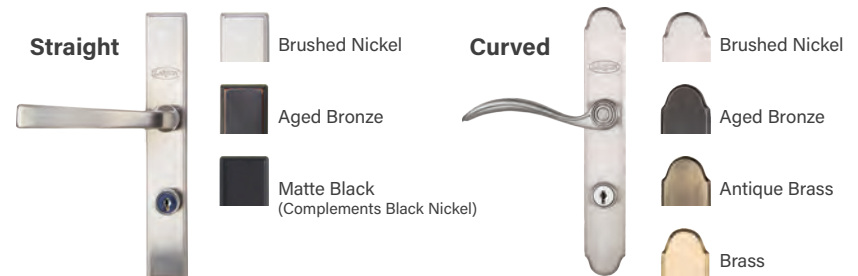

Note: See your Therma-Tru seller or visit thermatru.com for details on limited warranties and exclusions.

THE STORM DOOR IS EASY TO INSTALL AT THE JOBSITE

The concealed hinges featuring retractable pins **4** and the revolutionary hidden closer with Click&Hold™ technology **5** enable a quick and intuitive installation experience. After the installation of the entry door, install the closer, sweep and hardware. Then, follow these three simple steps to complete the job.

IM8100
3'0" x 8'0"
2'8" x 8'0"

Single Single with 1 Sidelite** Single with 2 Sidelites**

Color Options

Features a maintenance-free finish.

7 QuickFit™ Handlesets***

Home, unbound.

The feeling of home extends beyond four walls as homeowners focus on connecting with nature. Blur the lines between indoor and outdoor living spaces with entry doors designed as beautiful connection points.