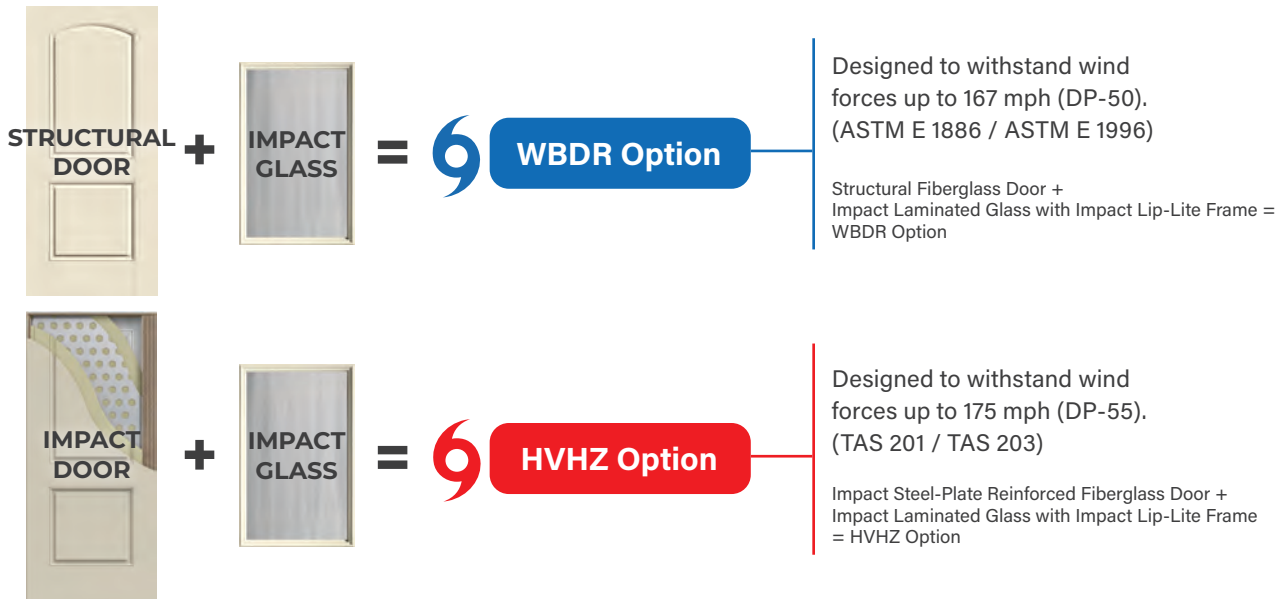

2 Use the icons to find available Therma-Tru® product options in this catalog.

WBDR / HVHZ Options: Look for this icon to find door and sidelite styles that can be configured for WBDR or HVHZ.

3 Verify that there is a Therma-Tru product approval specific to your area for the door system configuration before buying.*

4 Make sure the product is installed in compliance with the product approval to meet building codes.

The performance of the door system depends on how it is installed. Proper installation is required to comply with building codes.

*Product approvals show that the door system meets applicable codes when selected, assembled and installed as instructed. Note: See your Therma-Tru seller or visit thermatru.com for product approvals and installation instructions. Always confirm building code requirements in your area before buying. Follow weather and news reports to assess severe weather situations and obey local authorities' shelter and evacuation orders. No product guarantees safety for persons or property, nor makes any premises hurricane- or impact-proof.