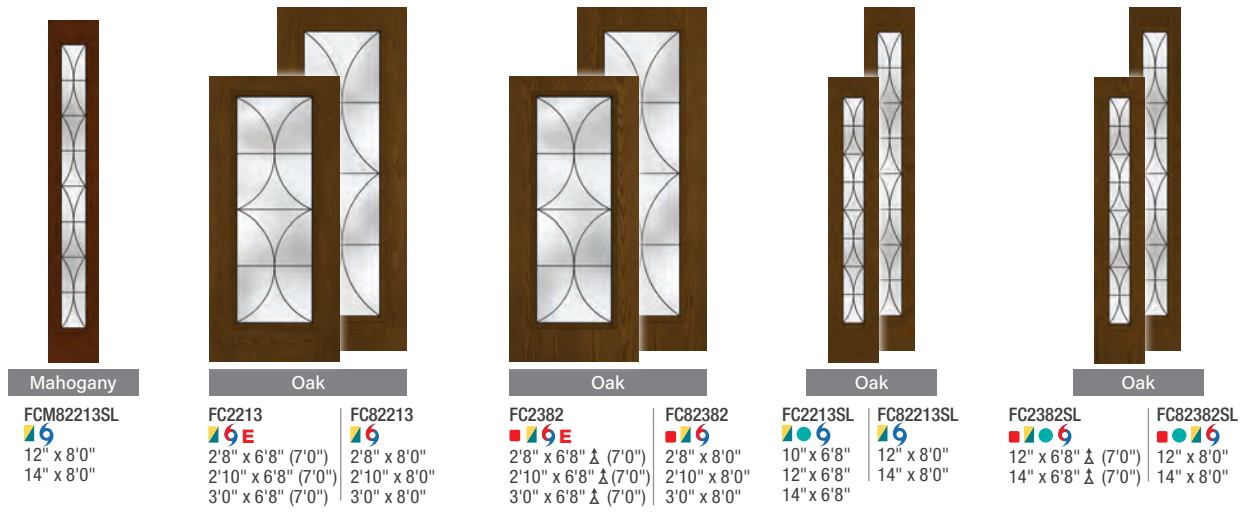

FCM2382
 2'8" x 6'8" (7'0")
 2'10" x 6'8" (7'0")
 3'0" x 6'8" (7'0")

FCM82382
 2'8" x 8'0"
 2'10" x 8'0"
 3'0" x 8'0"

Mahogany

FCM2382SL
 10" x 6'8"
 12" x 6'8" (7'0")
 14" x 6'8" (7'0")

FCM82382SL
 12" x 8'0"
 14" x 8'0"