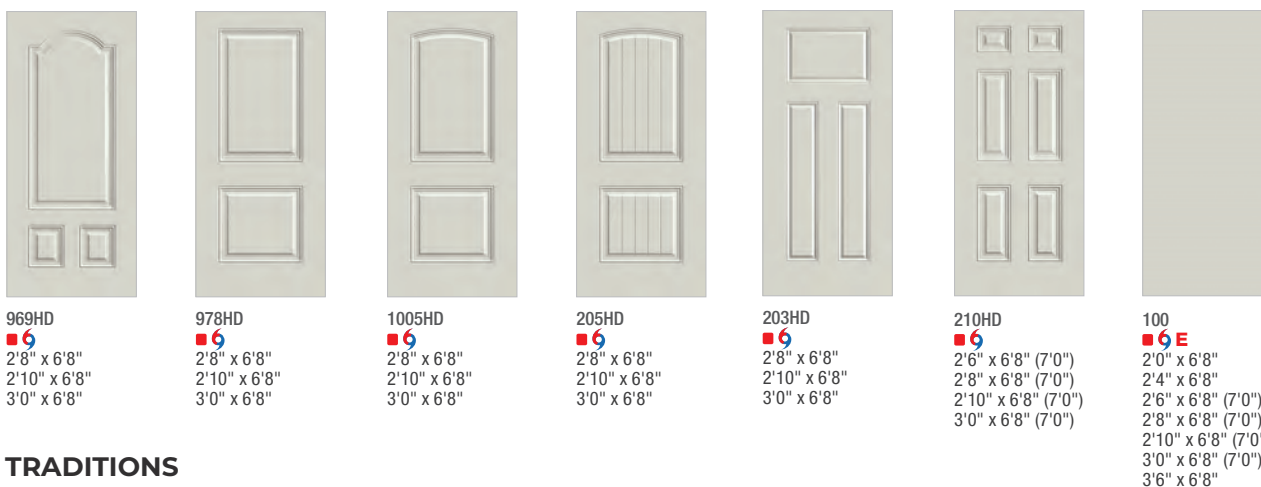

TRADITIONS