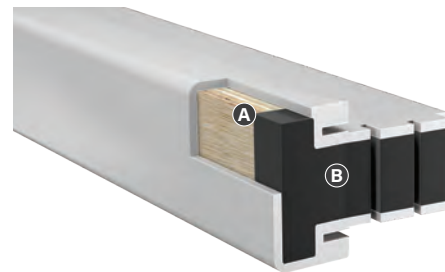

REINFORCED MULLIONS

Provide additional structural support and stability. All mullions are reinforced with a co-extruded **A** LVL core to provide additional structural support and stability and feature a **B** composite-capped bottom to eliminate the risk of water absorption and maintain a rot-free composite exterior.

Order composite door frame samples at store.thermatru.com.

*See your Therma-Tru seller for details on product availability.

**Comparison of pendulum impact test results for Therma-Tru composite door frame and standard finger-jointed Pine wood door frame, both with similar pre-hung doors.

***To confirm code requirements in your jurisdiction, always check with your local building code authority.

Note: See your Therma-Tru seller or visit thermatru.com for details on available product sizes and options, limited warranties and exclusions, and Rider. Frame-only warranty option for customers without a Therma-Tru door system.