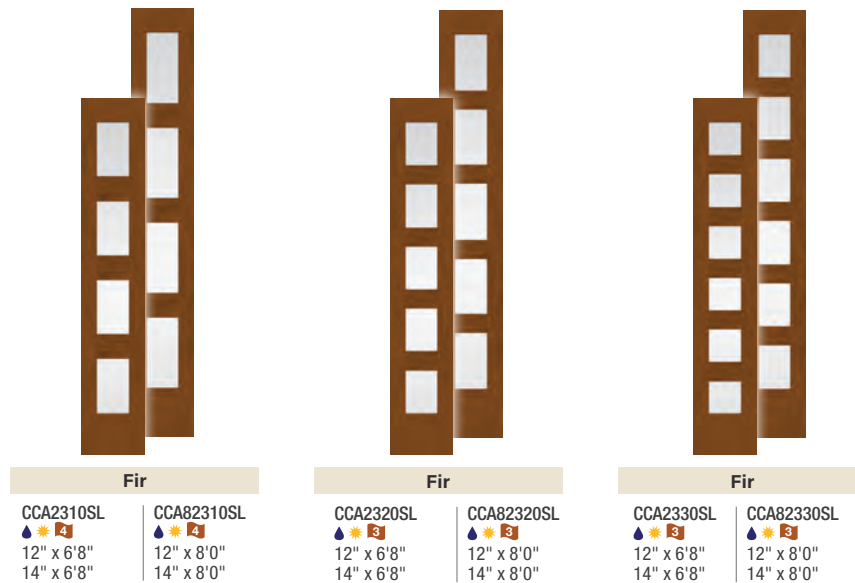

Full Lites

continued

Fir Grain

Formerly Classic-Craft
American Style

Mahogany Grain

Formerly Classic-Craft
Mahogany & Rustic

Canvas

Key

- Flush-Glazed Glass with Square Sticking (FG)
- Low-E Glass (LE)
- Simulated Divided Lites (SDL)
- Simulated Divided Lites (SDLF3)
- Simulated Divided Lites (SDLF4)
- Simulated Divided Lites (SDLF5)
- Simulated Divided Lites (SDLF6)
- Elevated 10" Bottom Rail Options

For transoms, see page 102.

Note: Product images show exterior side of door.

Note: See page 285 for important product details that may help with your purchase decision.

Right Page Top: Classic Craft Fir Grain, Low-E Glass with SDLs, Door – CCA2340, Sidelites – CCA2400SL, Finish – Rustic Clay
Right Page Bottom: Classic Craft American Style Collection, Low-E Glass with SDLs, Doors – CCA4940