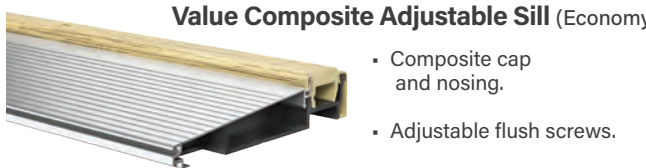

Value Composite Adjustable Sill (Economy)

- Composite cap and nosing.
- Adjustable flush screws.
- Injection-molded composite substrate.