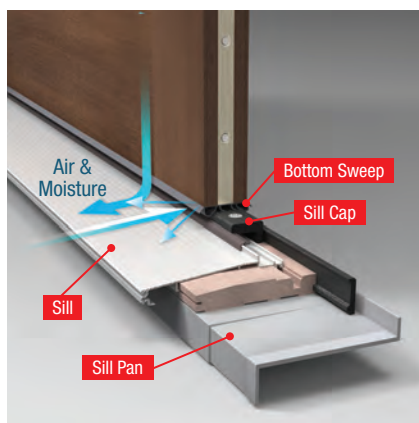

2 Sill and bottom sweep form a tight seal against wind-driven moisture infiltration at the bottom of the door system and help channel moisture away from the home. **Sill pan** (recommended) adds an extra layer of protection to help keep moisture away from the subfloor.