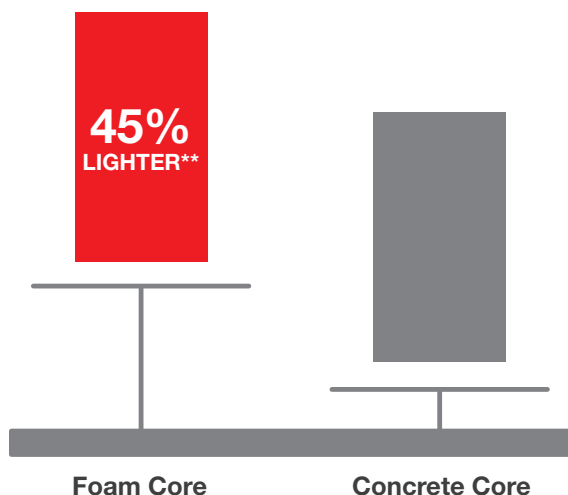

Therma-Tru® Fire-Rated Doors

Therma-Tru offers products to meet most national and local code requirements for house-to-garage, multi-family residential and hotel / motel unit entries.* Explore a wide variety of 20-minute Fire-rated fiberglass and steel door styles.

- Smooth-Star® 20-minute Fire-rated fiberglass doors are constructed with a polyurethane foam core that reduces overall door slab weight by 45% for easier handling and installation.**

20-Minute Fire-Rated Fiberglass Doors

- Tested to withstand a minimum of 20-minutes of fire exposure with temperatures that reach more than 1,400 degrees Fahrenheit.
- Features a 20-minute positive pressure rating.
- Certified by Intertek, Warnock Hersey for mortise lock use and features a wide lock stile to provide proper handleset reinforcement, combined with lock and hinge stiles that increase rigidity and stability.
- More durable than steel, and resist dents, scratches and rust, making them ideal for high-traffic, heavy-use environments.
- Features full-length lock side blocking, as well as blocking for panic and closure applications.
- Ideal for hotels, apartments, office buildings and other applications with security locks and card readers.

ADDITIONAL OPTIONS

- Solid-panel steel wood-edge doors also available with the 20-minute Fire-rated label, starting on page 243.

For California Projects

Therma-Tru Smooth-Star 20-minute Fire-rated fiberglass doors meet or exceed building codes and regulations specific to the state of California, including:

- ✓ California Wildland Urban Interface (WUI) requirements.
- ✓ California Air Resources Board (CARB) formaldehyde regulations.
- ✓ California State Fire Marshall test CA SFM 12-7A-1.

For Florida Projects

Therma-Tru Smooth-Star foam core 20-minute Fire-rated fiberglass doors include options to meet building codes and regulations specific to the state of Florida.

- ✓ Approved for structural use in Florida.
- ✓ Approved for Wind-Borne Debris Regions (WBDR).

*To confirm fire door requirements in your jurisdiction, always check with your local building code authority.

**Comparison of 20-minute foam core Fire-rated door to a 20-minute concrete core Fire-rated door with similar style.

Note: To see the third-party Intertek (Warnock-Hersey) listing reports, visit thermatru.com/performance.

Left: Smooth-Star Door – SSF120