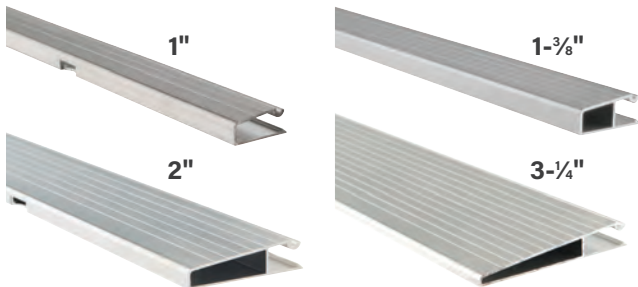

Inswing Sill Extenders