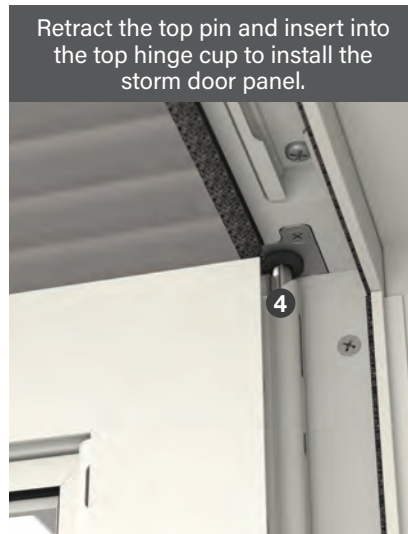

THE STORM DOOR IS EASY TO INSTALL AT THE JOBSITE

The concealed hinges featuring retractable pins **4** and the revolutionary hidden closer with Click&Hold™ technology **5** enable a quick and intuitive installation experience. After the installation of the entry door, install the closer, sweep and hardware. Then, follow these three simple steps to complete the job.

Scan the QR code to learn more about storm door panel installation.