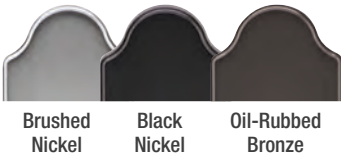

FINISH OPTIONS