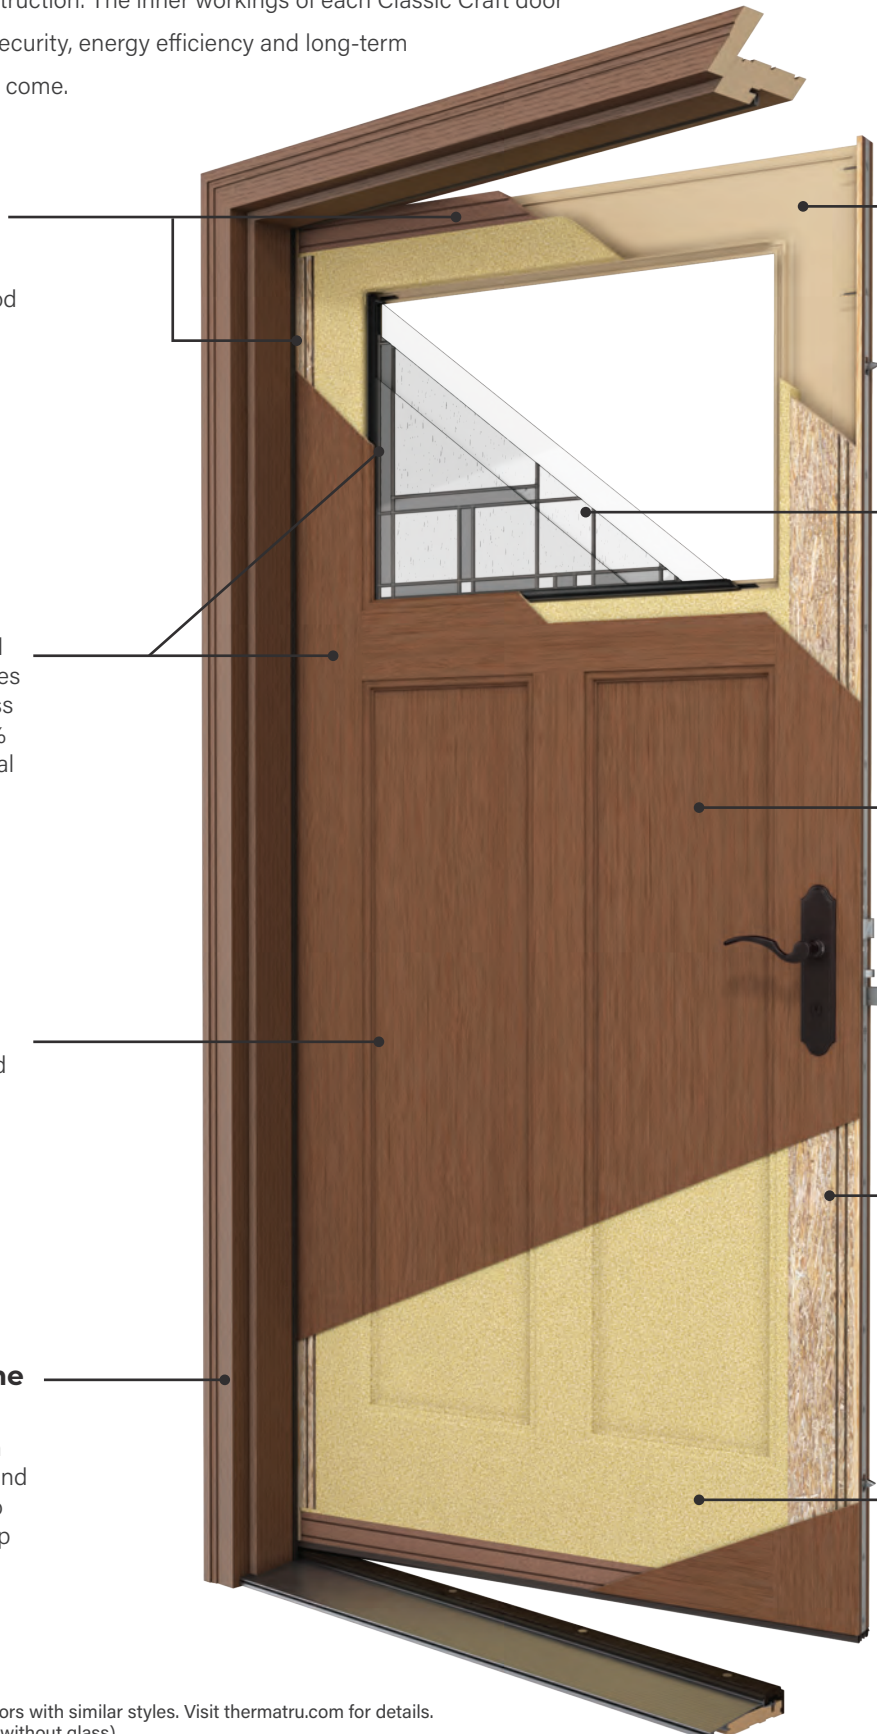

Premium construction, inside and out.

Highlighting the best of craftsmanship and innovation, Classic Craft® premium entryways boast impressive, well-designed features and remarkable construction. The inner workings of each Classic Craft door lay the foundation for exceptional strength, security, energy efficiency and long-term performance you can depend on for years to come.

Engineered for Moisture Protection

Features composite top and bottom rails and solid hardwood edges for increased moisture and rot protection all the way around the door.

Designed with Authenticity

Features construction identical to wood doors with narrow stiles and rails, and flush-glazed glass options that are more than 10% wider* to welcome more natural light into the home.

Tested to Withstand Mother Nature

Designed and rigorously tested to withstand and protect from the damaging effects of harsh weather conditions.

Thermo-Tru. Door Frame

Created specifically for Thermo-Tru doors to deliver an entire entry system designed and engineered to work together to resist leaks and drafts, and help maintain energy efficiency and weather resistance.

*Comparison of Classic Craft to other standard fiberglass doors with similar styles. Visit thermatru.com for details.

**Comparison of R-Values of fiberglass to wood doors (both without glass).

Right Page Top: Classic Craft Walnut Grain Door – CCW8901L; Low-E Glass Direct Set Sidelite – DRS82131SL, Finish – Acorn

Right Page Middle: Classic Craft Mahogany Grain, Homeward Glass, Door – CCM82801, Finish – Barley