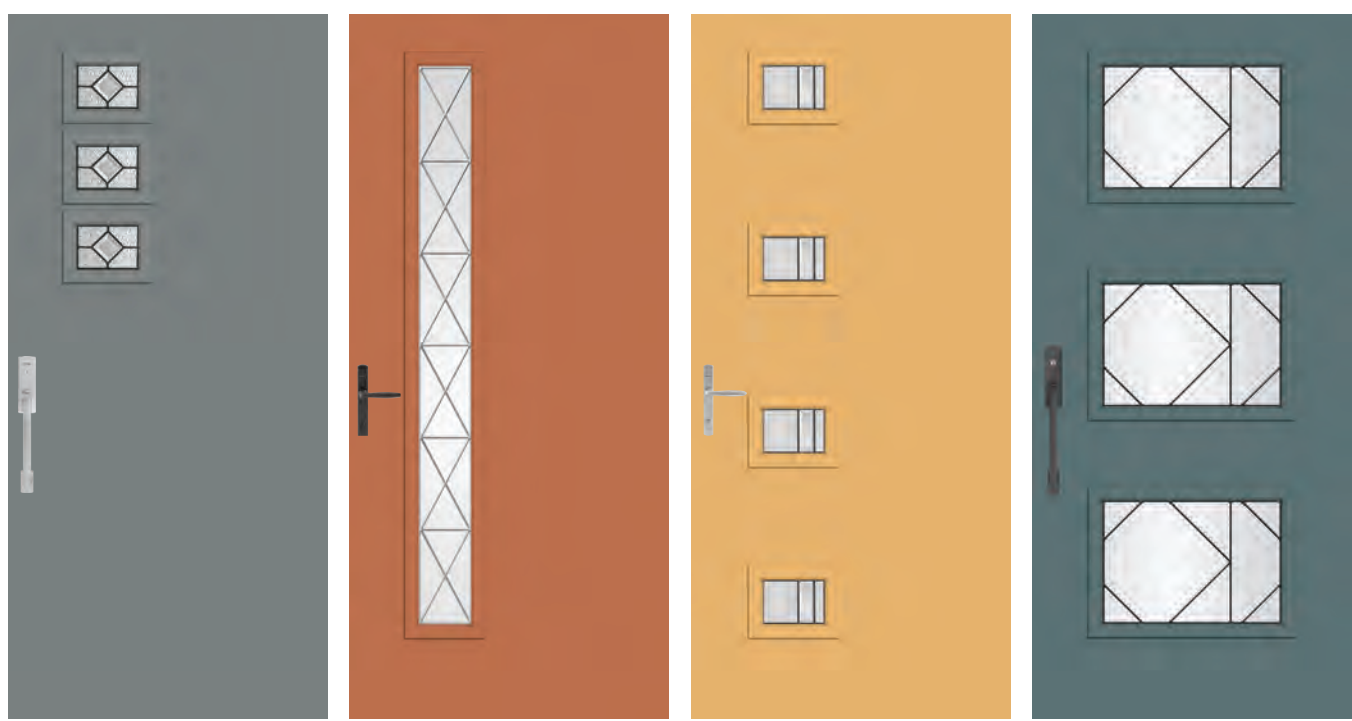

It's your decision, by design.

Pulse is geometry with energy. Designed to be fun and easy to mix and match with sleek, flush door and sidelite styles, you can create a modern entrance without missing a beat. Explore all the possible combinations at thermatru.com/pulse. Mix and match to get the style numbers needed to order. Turn the page for a glimpse of available styles and sizes.