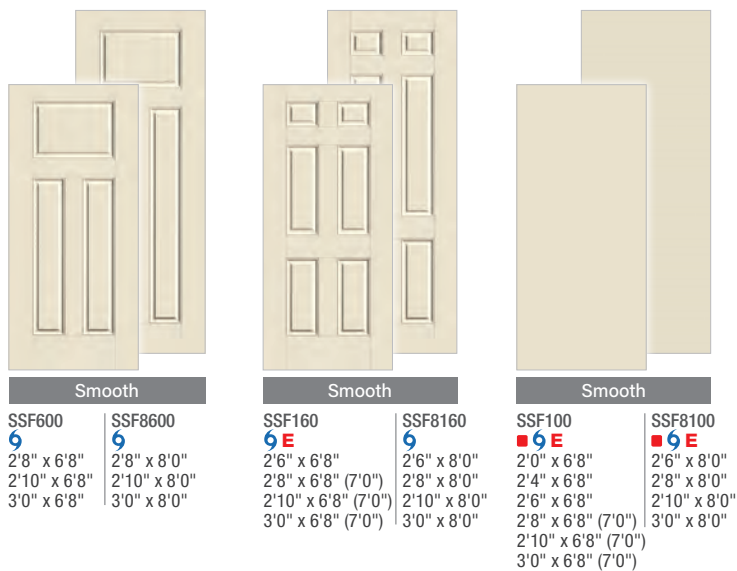

20-Minute Fire-Rated Wood Edge – Steel

PROFILES™