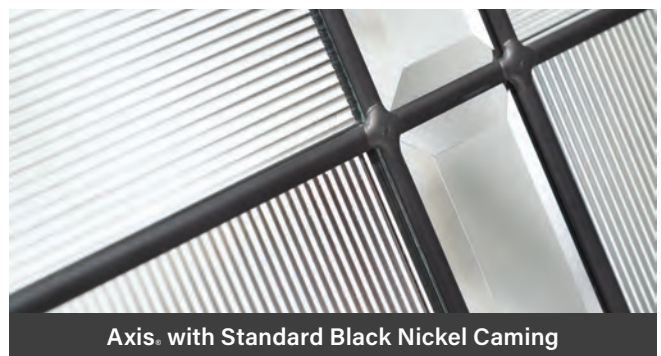

Special Quote Program

In addition to thousands of standard glass choices, we offer additional glass options through our Special Quote Program to help you find the right look for virtually any home.

DIVIDED LITES

Match various window patterns and home styles with additional grid patterns and color options. Impact-rated options also available.

PRIVACY & TEXTURED GLASS

Achieve the desired look and level of privacy with additional options, including hammered glass doorlites shown above.

CAMING COLORS

Pair black nickel, brushed nickel or brass caming with any decorative glass design to complement home hardware and fixtures.