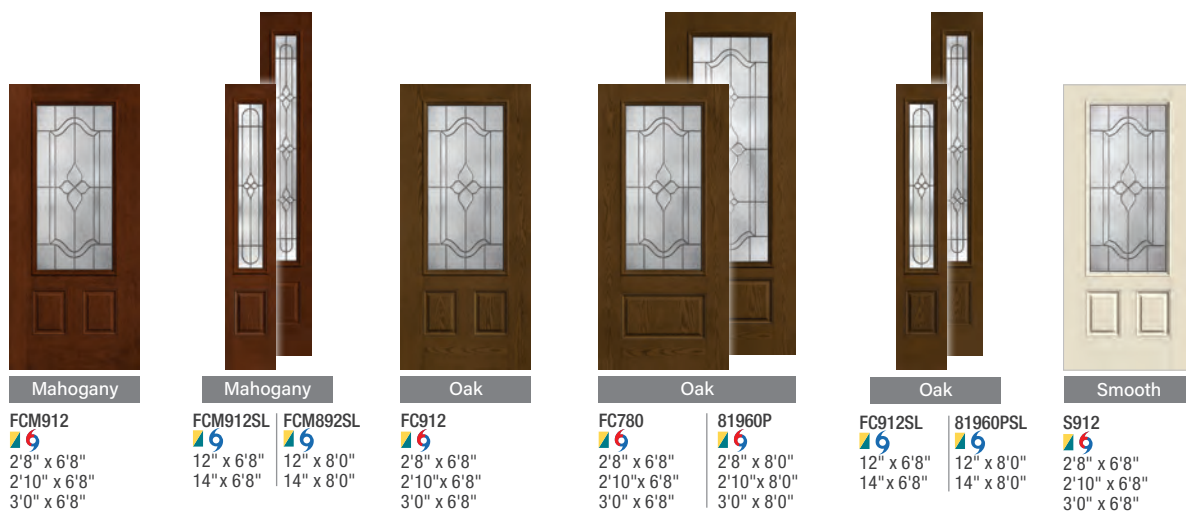

CONCORDE™ ◆ ◆ ◆