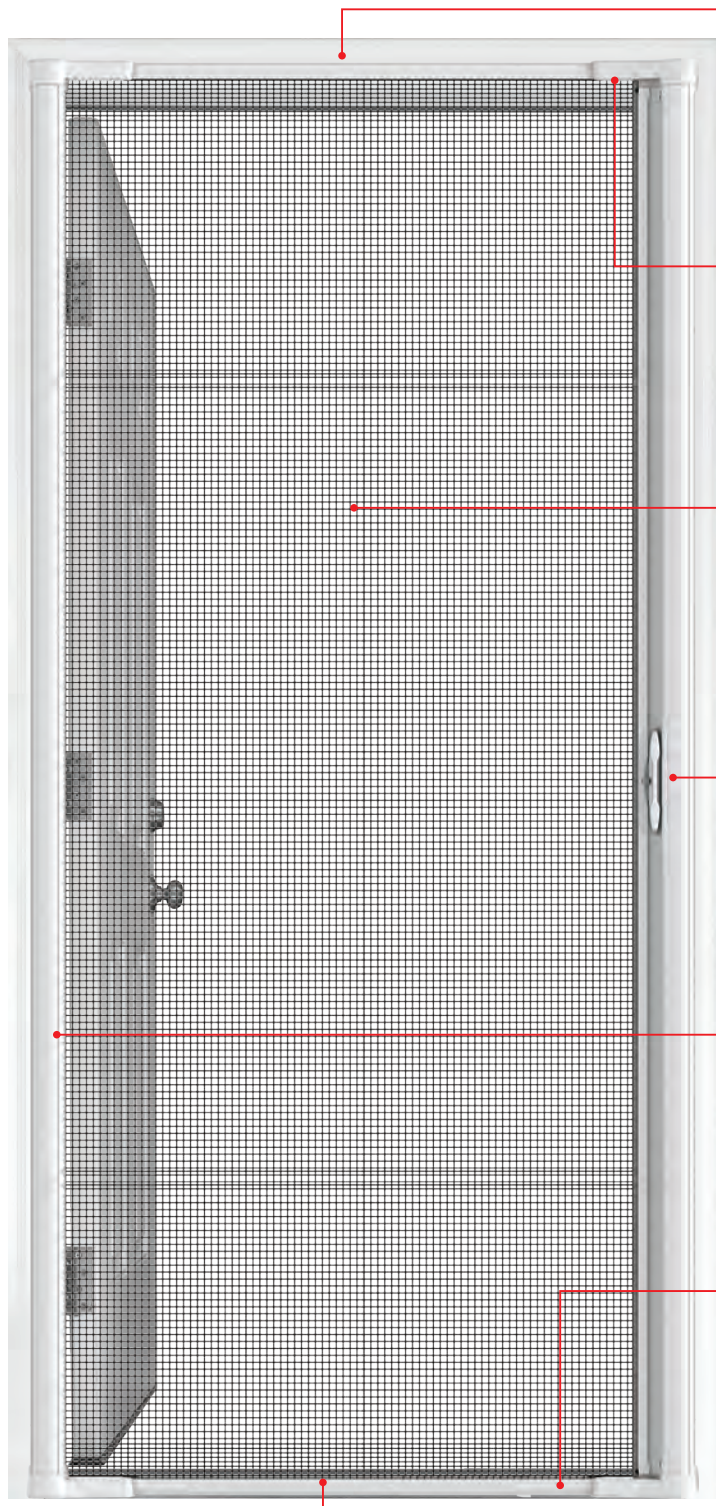

Retractable Screen Doors

Welcome fresh air and natural light into the home while keeping debris and insects out. Therma-Tru retractable screen doors feature a discreet, hidden design that helps provide a seamless transition from indoors to out. Plus, it's been quality tested for compatibility with Therma-Tru entry door systems.

Face mount installation allows for an easier install while providing a full pass-through space without an intrusive cassette or track.

E-Z Glide System enables smooth screen retraction and extension without slamming.

Fiberglass screen mesh fully retracts when not in use.

One-hand operation with a secure and ergonomic latch / lock handle.

Rust-proof aluminum housing and track for strength and beauty.

Quick-Snap Track adjusts to required length in seconds – no cutting required.*

Universal sill plate designed for simple and secure fit.

*Adjusts quickly for 32"-36" doors. If less than 32", a hacksaw is required for one cut to each track.

**Based on average DIY skills and standard door application, widths 32"-36".

***Retractable screen frame colors are complementary to PrismaGuard, but not an exact match.

Note: Recommended for inswing applications only. Therma-Tru retractable screens are designed to support natural ventilation and protection against airborne insects and other pests. Windy conditions may affect the performance of the screen. Retract the screen in windy circumstances, during inclement weather and when not needed to support immediate ventilation or prolonged periods of time when not used. Not intended to keep pets inside. See your Therma-Tru seller or visit thermatru.com for details on limited warranties and exclusions.