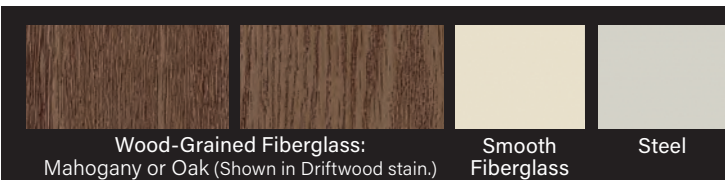

Key

- ☀ Low-E Glass (LE)
- Black Nickel Caming (1D)
- Vented Sidelite Options
- ▲ Scrolled & Flat Advanta Lite Frame