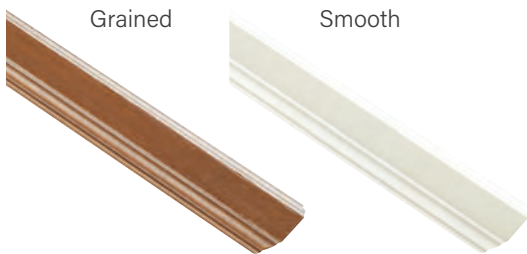

SDL BAR OPTIONS

Grained

Smooth