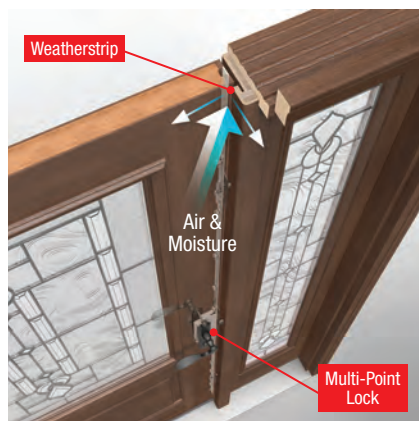

5 Multi-point locking system (recommended) engages the door and frame at three points from top to bottom for enhanced security while helping to preserve the **weatherstrip's** seal even under wind pressure.