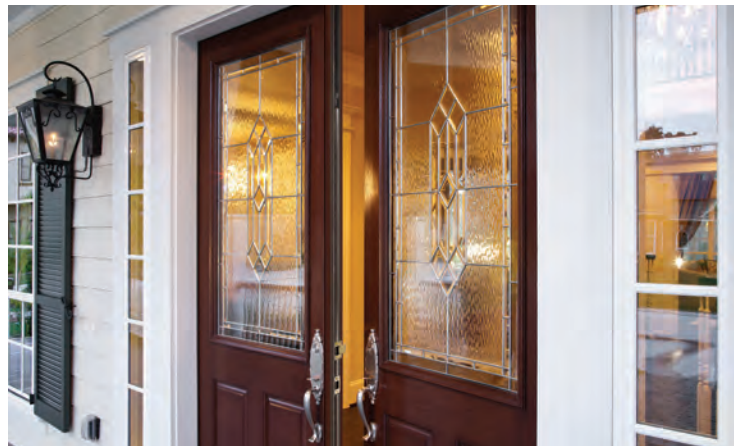

Note: Finish colors may vary from an actual application due to fluctuations in finishing or printing. See page 285 for important product details that may help with your purchase decision.

Bottom: Classic Craft Mahogany Grain, Provincial Glass, Doors - CCR804028

Right Page, Top: Fiber-Classic Oak Collection, Clear Glass with GBGs, Doors - 8000-12, Finish - Raven

Right Page, Bottom Left: Classic Craft Fir Grain, Homeward Glass, Doors - CCA211, Finish - Driftwood

Right Page, Bottom Right: Fiber-Classic Oak Collection, Clear Glass with GBGs, Doors - FC8313, Finish - Barley

Key

Tru-Defense Eligible