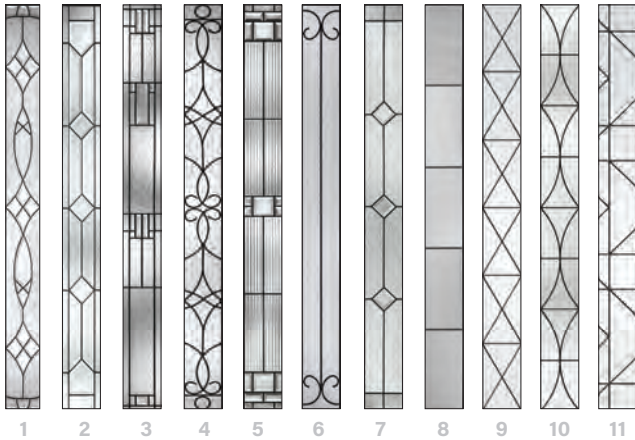

Decorative Glass

Available for Línea.