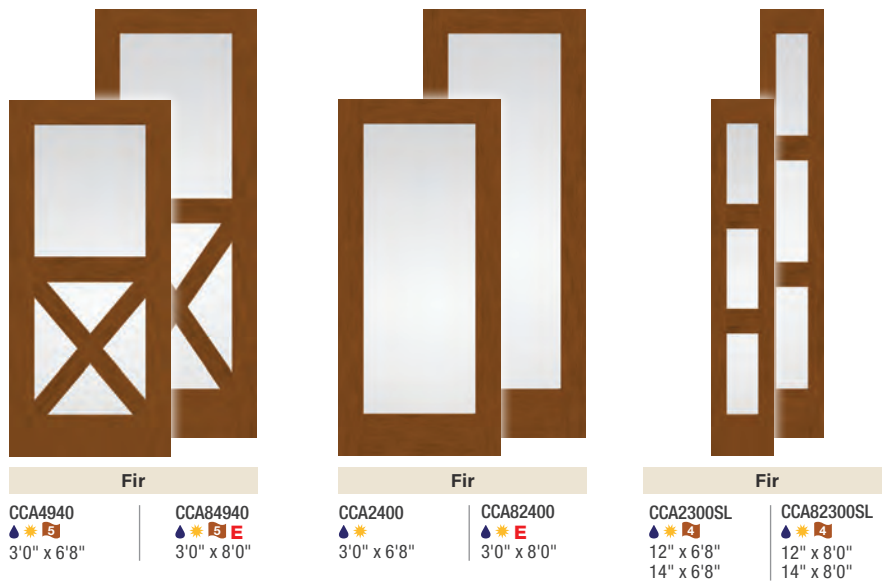

Full Lites

continued

Fir Grain

Formerly Classic-Craft
American Style

Mahogany Grain

Formerly Classic-Craft
Mahogany & Rustic

Canvas

Key

- Flush-Glazed Glass with Square Sticking (FG)
- Low-E Glass (LE)
- Simulated Divided Lites (SDL)
- Simulated Divided Lites (SDLF3)
- Simulated Divided Lites (SDLF4)
- Simulated Divided Lites (SDLF5)
- Simulated Divided Lites (SDLF6)
- Elevated 10" Bottom Rail Options

For transoms, see page 102.

Note: Product images show exterior side of door.

Note: See page 285 for important product details that may help with your purchase decision.

Right Page Top: Classic Craft Fir Grain, Low-E Glass with SDLs, Door – CCA2340, Sidelites – CCA2400SL, Finish – Rustic Clay
Right Page Bottom: Classic Craft American Style Collection, Low-E Glass with SDLs, Doors – CCA4940