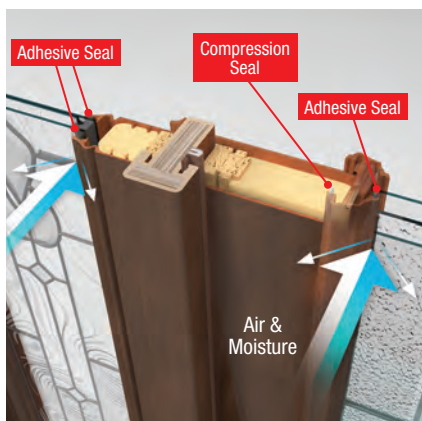

6 Lip-lite frame (shown right) features a **compression seal** against weather on the outside of the **door** and an **adhesive seal** against weather on the outside of the **glass**. **Flush-glazed glass** (shown left) is built directly into the door without a Lip-lite frame, featuring a **high-performance adhesive weather seal** inside and out.