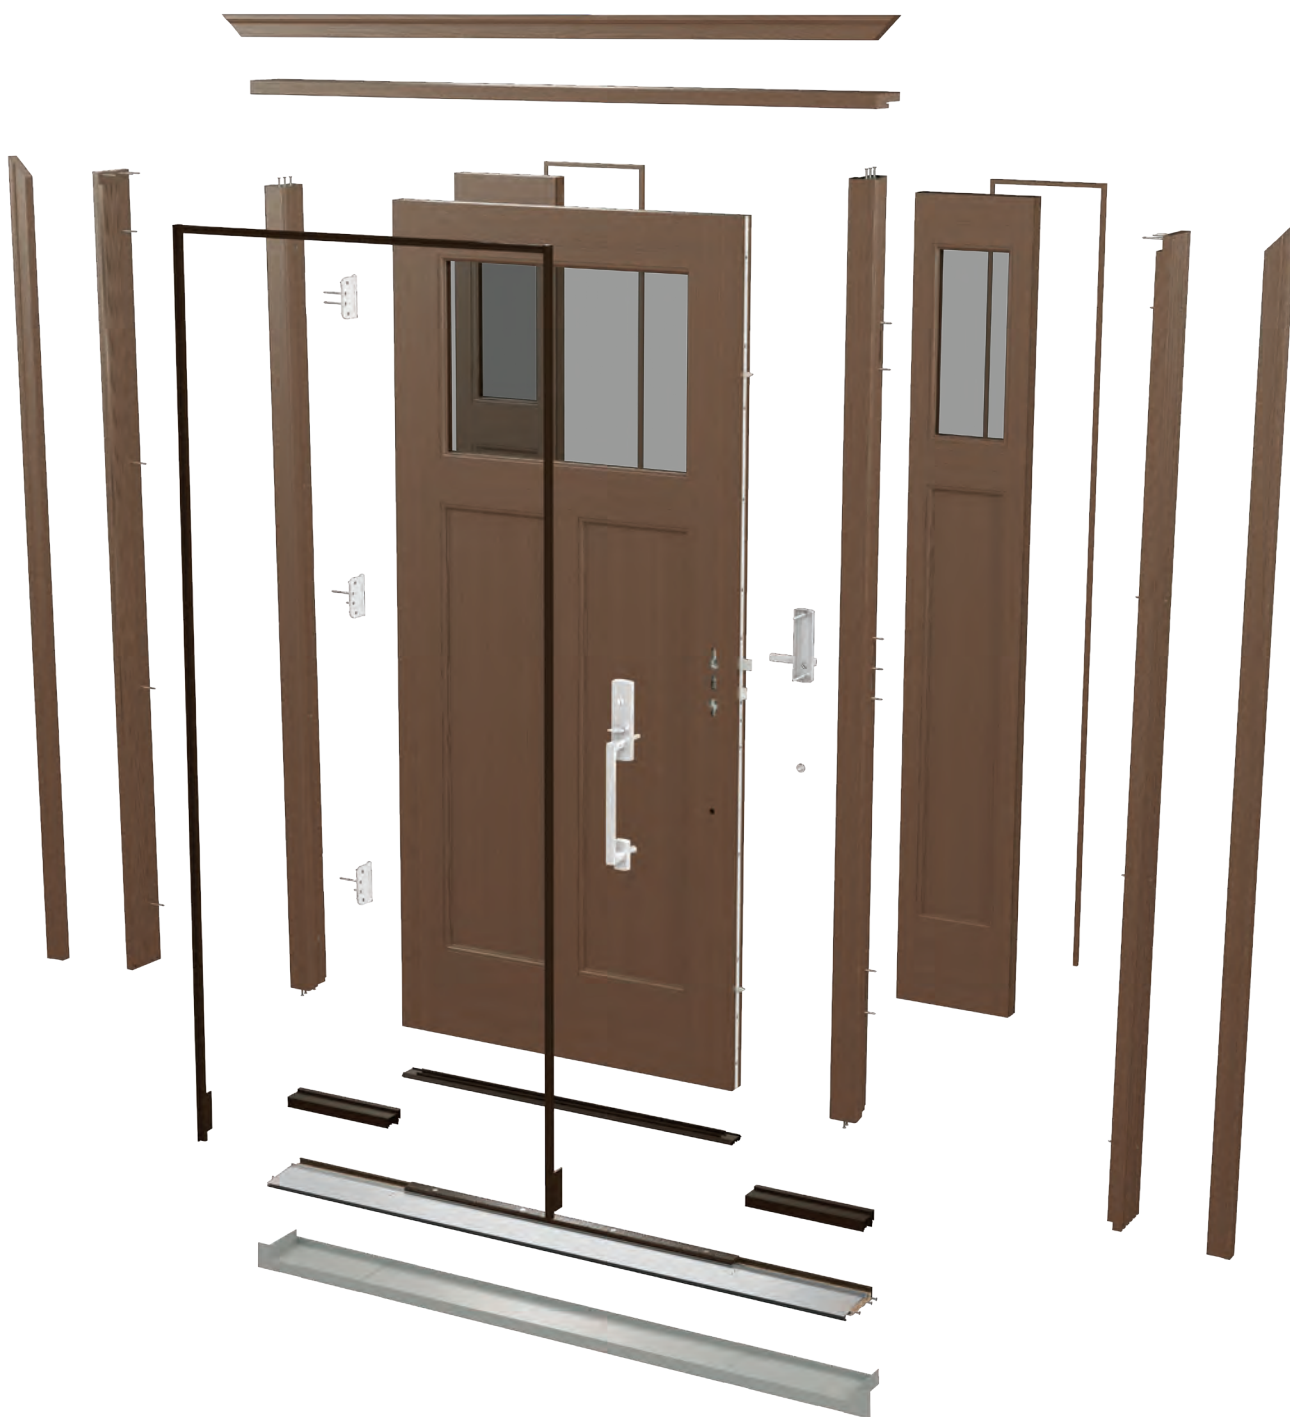

Next-level engineering.

Classic Craft complete entryway systems are designed with a full suite of premium-grade components, including ball-bearing hinges, medium-reach weatherstrip, 7-shape corner seal pads and more. Each piece is engineered with craftsman precision to create an unrivaled entry experience built to perform for a lifetime.

*Brand Use Study, 2023 *Builder* magazine.

Left Page: Classic Craft Mahogany Grain, Borrassa Glass, Door - CCM81519