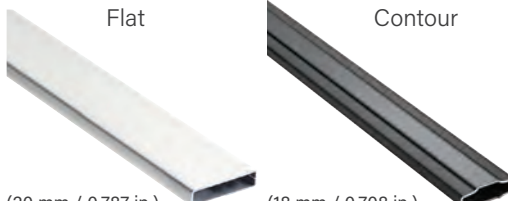

Smooth

(88.9 mm / 3.5 in.)
Look for the (2) icon.

GBG BAR OPTIONS

Flat

Contour

(20 mm / 0.787 in.)

(18 mm / 0.708 in.)

GBG Color Options