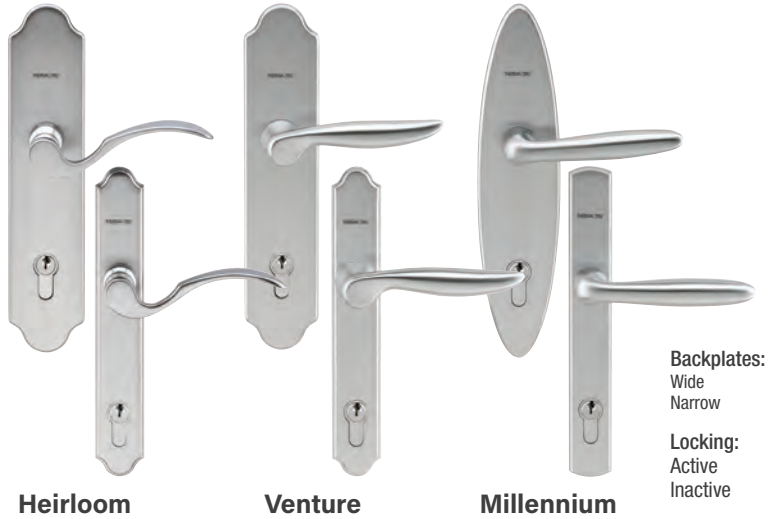

FINISH OPTIONS