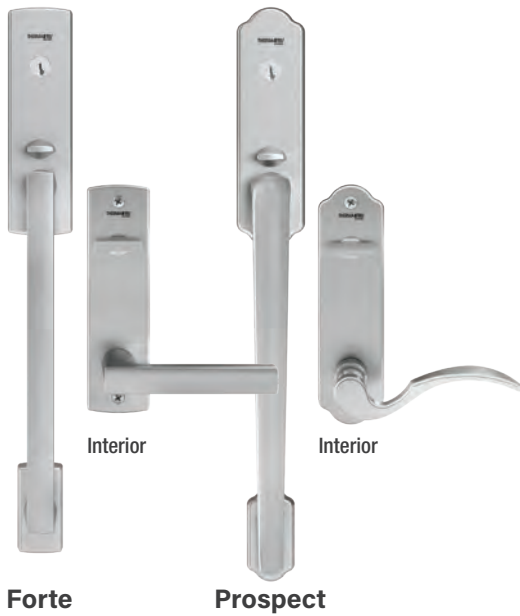

Handleset Options for Standard Door MPLS

Designed to complement Therma-Tru® door styles from traditional to contemporary.