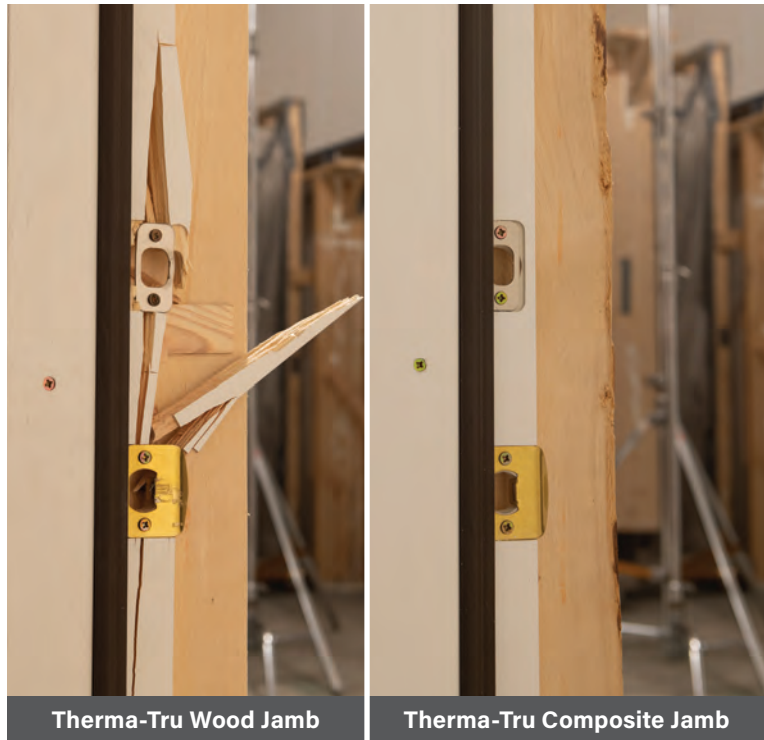

*Comparison of pendulum impact test results for Therma-Tru composite door frame and standard finger-jointed Pine wood door frame, both with similar pre-hung doors.

**Comparison of pendulum impact test results for Therma-Tru doors in steel versus fiberglass. Visit thermatru.com for details.

¹Source: FBI Uniform Crime Reporting Program, "2019 Crime in the United States."

²Source: FBI Uniform Crime Reporting Program, "2019 Crime in the United States," Table 7.

³Source: asecurelife.com