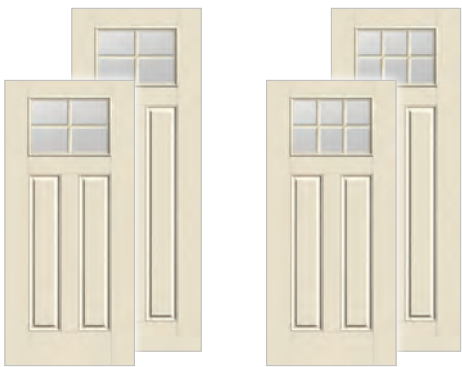

CLEAR GLASS

Smooth		Smooth	
S607	S8607	S608	S8608
🔸	🔸	🔸	🔸
2'8" x 6'8"	2'8" x 8'0"	2'8" x 6'8"	2'8" x 8'0"
2'10" x 6'8"	2'10" x 8'0"	2'10" x 6'8"	2'10" x 8'0"
3'0" x 6'8"	3'0" x 8'0"	3'0" x 6'8"	3'0" x 8'0"