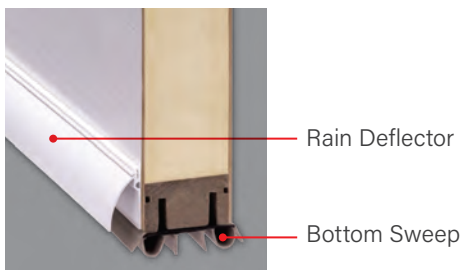

Bottom of door; exterior view.