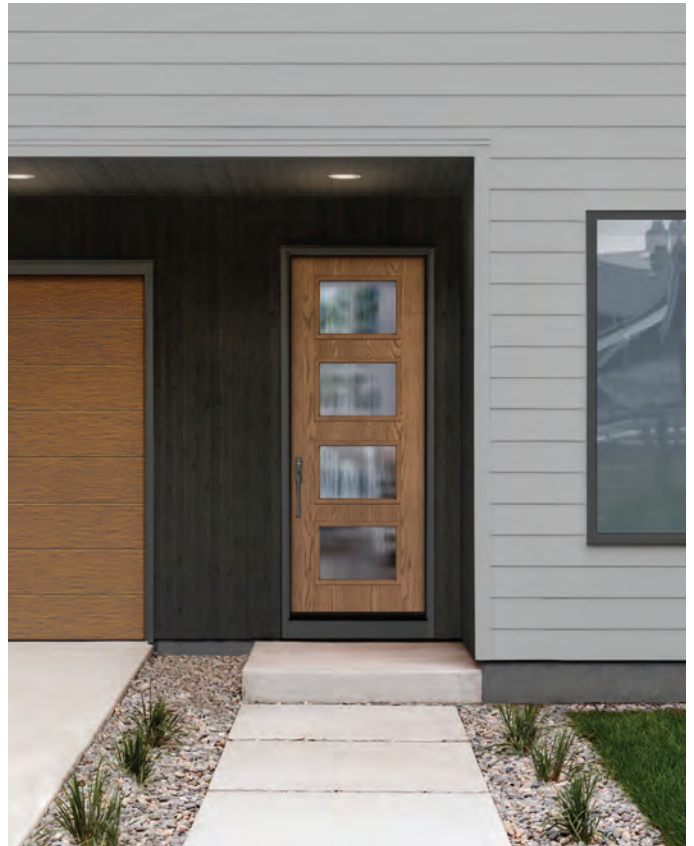

Finished for Lasting Beauty

Handcrafted and professionally applied in a controlled environment, a PrismaGuard® premium finish is built to last, giving your customers confidence and peace of mind.

- Designed for optimal performance with Therma-Tru® fiberglass doors and composite door frames.
- Features enhanced durability to protect from everyday wear and tear.
- Backed by a 10-year limited finish warranty. For Classic Craft® doors, the balance of this warranty can transfer to a second owner.
- Enhances the overall beauty of the entry with a nature-inspired color palette of premium stains and paints.

Fiber-Classic,
Smooth-Star, Pulse
& Steel

Durable
Topcoat

Professional
Application

Therma-Tru is proud to partner with Yellowstone Forever, the official nonprofit partner of Yellowstone National Park. Select colors in our PrismaGuard portfolio are inspired by the beauty found in Yellowstone National Park. Look for the ( ) symbol.