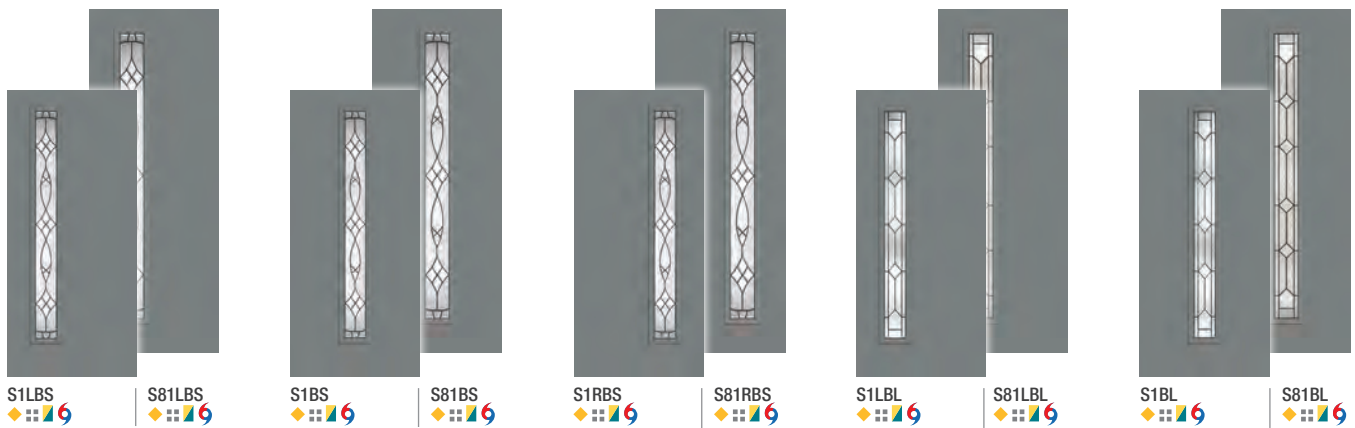

Línea

Note: Product images show exterior side of door.

S1LBS | **S81LBS** | **S1BS** | **S81BS** | **S1RBS** | **S81RBS** | **S1LBL** | **S81LBL** | **S1BL** | **S81BL**
◆ ■ ▨ ▩ | ◆ ■ ▨ ▩ | ◆ ■ ▨ ▩ | ◆ ■ ▨ ▩ | ◆ ■ ▨ ▩ | ◆ ■ ▨ ▩ | ◆ ■ ▨ ▩ | ◆ ■ ▨ ▩ | ◆ ■ ▨ ▩ | ◆ ■ ▨ ▩

It's your decision, by design.

Select a look for the door and sidelites. Choose a material. Find an available glass design and frame to complete the statement. Stain or paint it any color. Explore all the possible combinations at thermatru.com/pulse.

Wood-Grained Fiberglass:
Mahogany or Oak (Shown in Driftwood stain.)

Smooth Fiberglass

Steel

Note: Door and sidelite styles shown in smooth fiberglass with flat lite frame. To see styles in other material choices, go to thermatru.com/pulse.

Note: See page 285 for important product details that may help with your purchase decision.