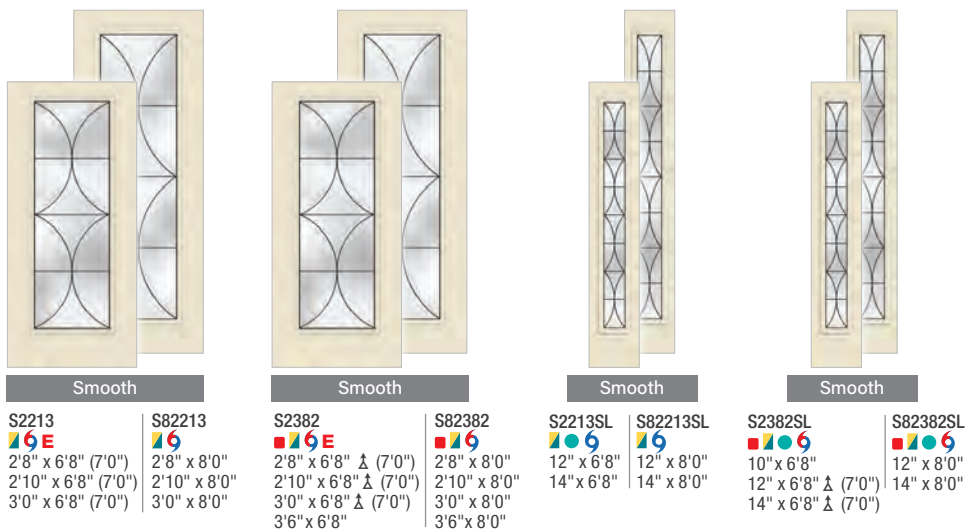

Smooth
S2213
2'8" x 6'8" (7'0")
2'10" x 6'8" (7'0")
3'0" x 6'8" (7'0")

Smooth
S82213
2'8" x 8'0"
2'10" x 8'0"
3'0" x 8'0"

Smooth
S2382
2'8" x 6'8" Δ (7'0")
2'10" x 6'8" Δ (7'0")
3'0" x 6'8" Δ (7'0")
3'6" x 6'8"

Smooth
S82382
2'8" x 8'0"
2'10" x 8'0"
3'0" x 8'0"
3'6" x 8'0"