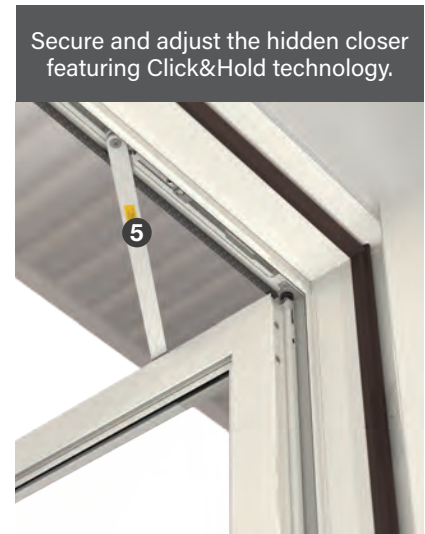

THE STORM DOOR IS EASY TO INSTALL AT THE JOBSITE

The concealed hinges featuring retractable pins **4** and the revolutionary hidden closer with Click&Hold™ technology **5** enable a quick and intuitive installation experience. After the installation of the entry door, install the closer, sweep and hardware. Then, follow these three simple steps to complete the job.

Scan the QR code to learn more about storm door panel installation.