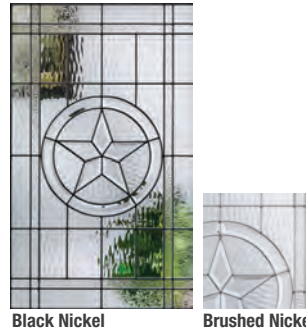

Texas Star
Glass Privacy Rating: 5