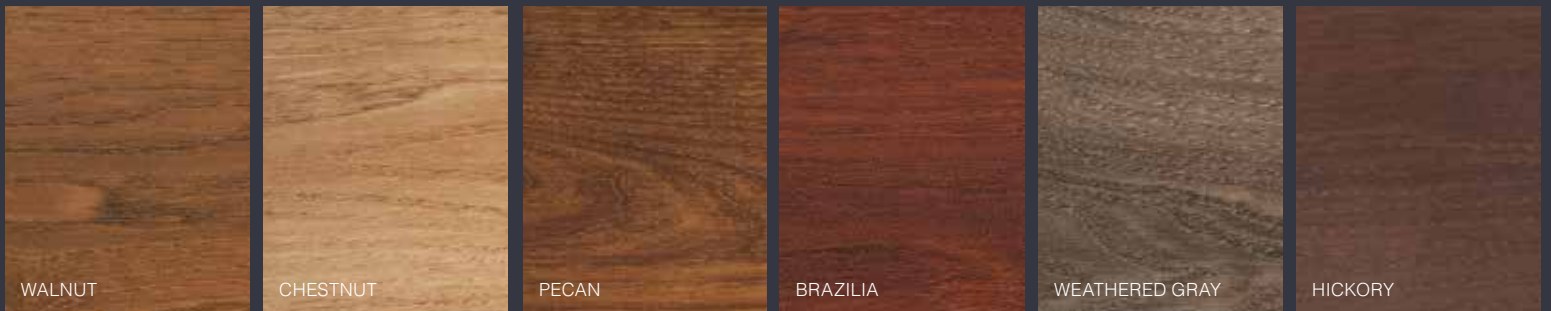

WALNUT

CHESTNUT

PECAN

BRAZILIA

WEATHERED GRAY

HICKORY

Boards available in 5/4" nominal x 5-1/2" wide, 12', 16' and 20' lengths.