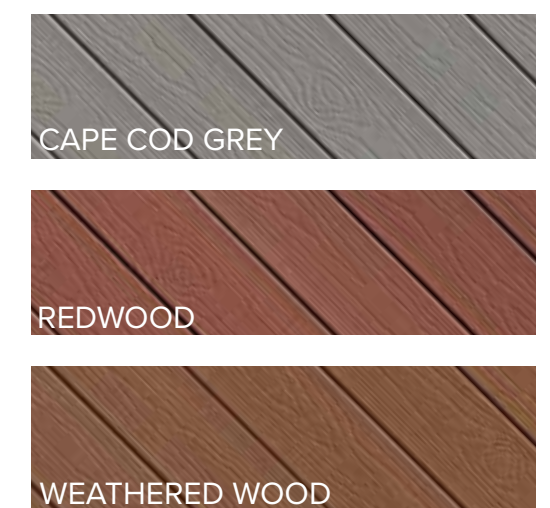

BOARD PROFILES

CHOOSE FROM 4 BOLD COLORS

Envision[®]

RIDGE PREMIUM

BEAUTIFUL & BUDGET FRIENDLY

With a rich, natural appearance, Ridge Premium delivers a beautiful deck with the budget-friendly nature of wood. Softly blended colors combine with a fluted profile board to create lighter-weight, low maintenance, and long-lasting decking.

BOARD PROFILES

CHOOSE FROM 5 SOFTLY BLENDED COLORS

Envision[®]

EVERGRAIN[®]

NATURAL BEAUTY

EverGrain sets the standard in composite decking with its deep-grain and solid color options. Featuring timeless textures and a pronounced pattern, this uncapped board captures the essence of natural wood.

BOARD PROFILES

CHOOSE FROM 3 CLASSIC COLORS

Colors will usually weather to a lighter shade within the first several months of exposure to the environment.

FASTENERS

Make your deck barefoot friendly with strong and secure fastening. Regardless of the style you prefer, our fastening options offer a clean and safe finish for your deck.