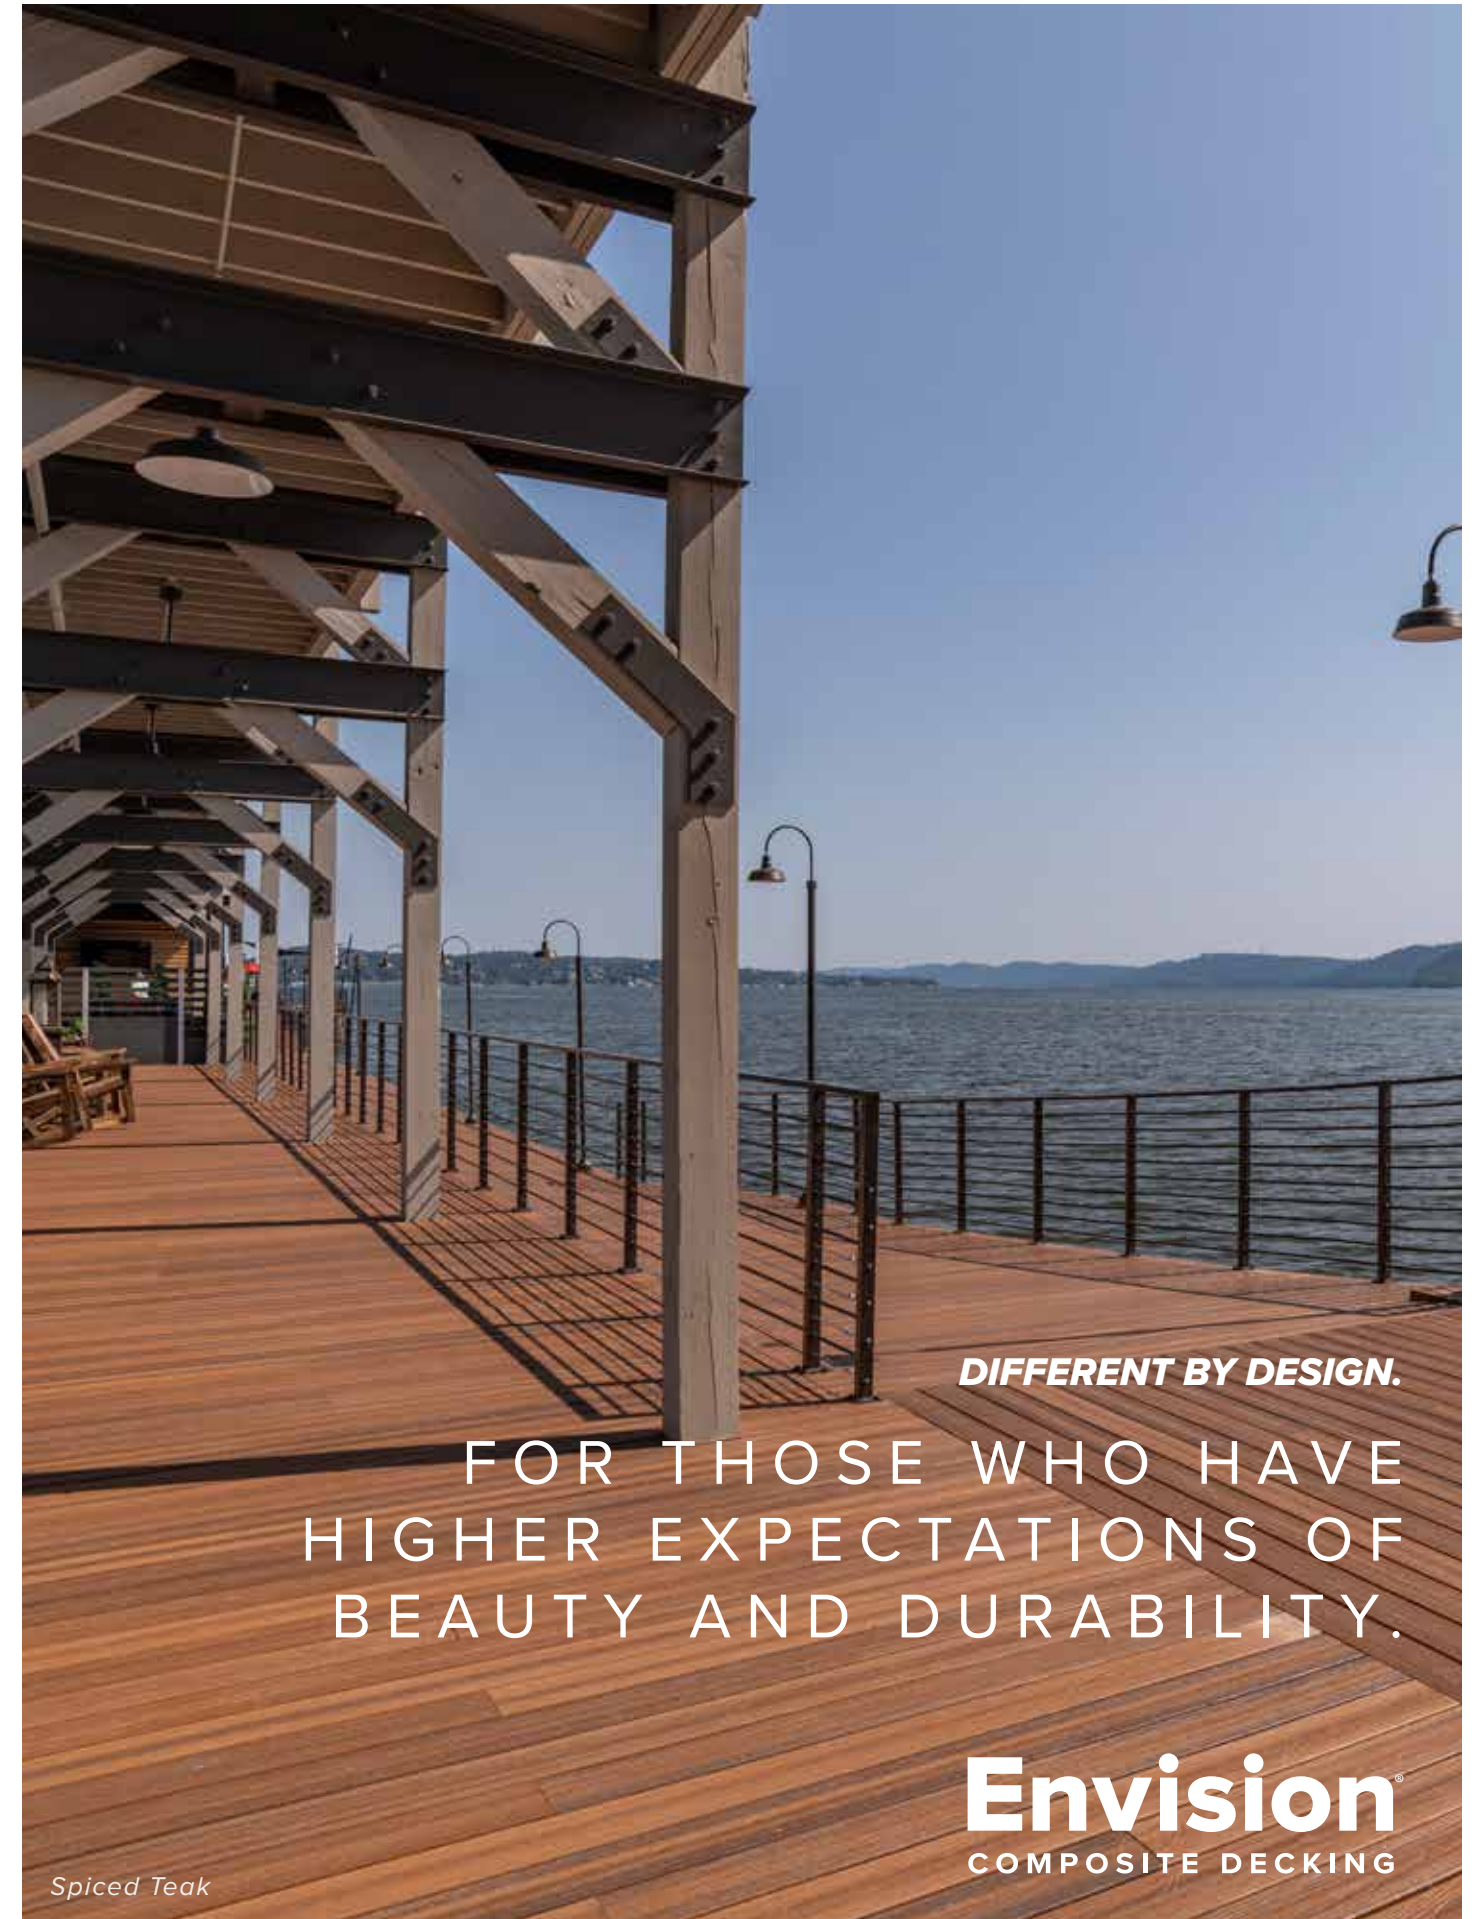

DIFFERENT BY DESIGN.

**FOR THOSE WHO HAVE
HIGHER EXPECTATIONS OF
BEAUTY AND DURABILITY.**

Envision
COMPOSITE DECKING

Spiced Teak