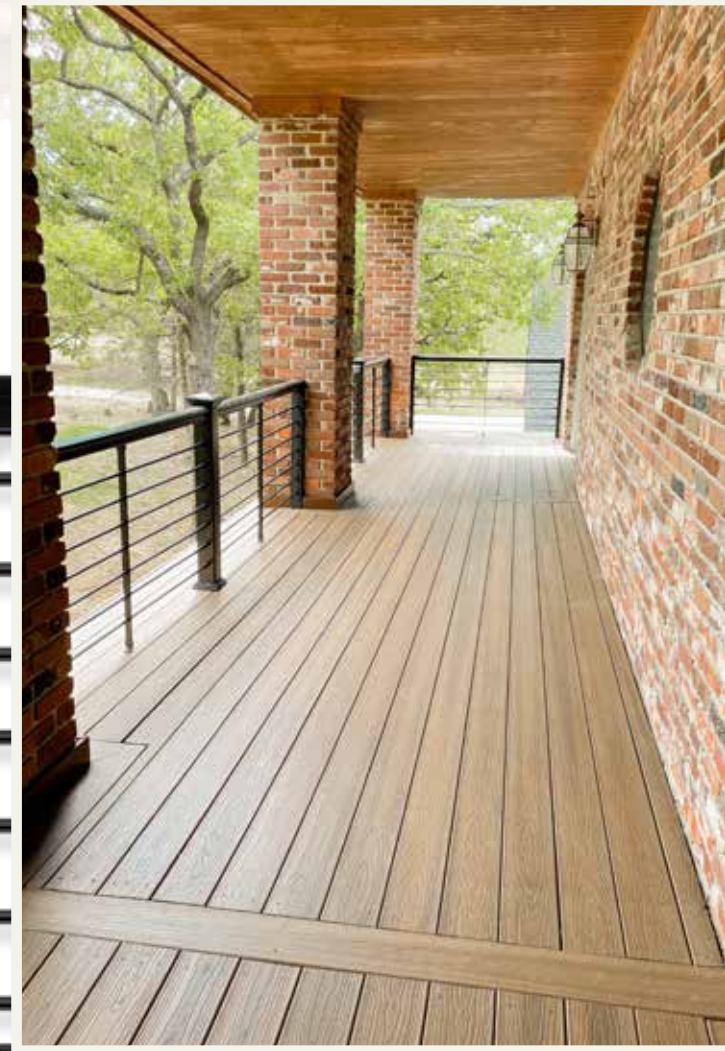

Our take on the modern farmhouse gives this Ridge Premium Gunstock deck a rustic twist on a modern home. Paired with textured bronze aluminum railing and black horizontal balusters, this deck becomes the perfect canvas for inviting your indoors, out.

Bar carts make great accent pieces and an even better entertaining accessory.

Modern Farmhouse

Blank Canvas?

No problem.

Grab your two favorite decking and railing combos. For this we will use Vintage Oak in the Ridge Premium Collection and black composite railing.