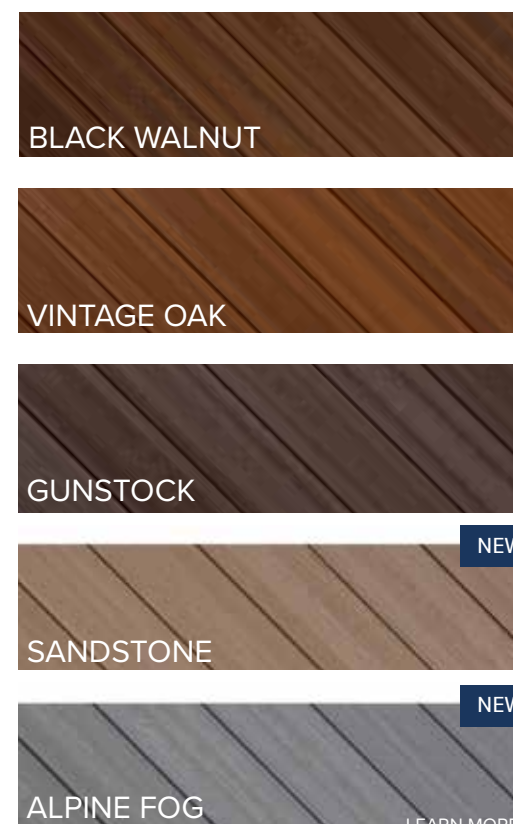

BOARD PROFILES

CHOOSE FROM 4 BEAUTIFUL HUES

Envision[®]

EXPRESSION

BRILLIANT BOLDS

Featuring a range of striking, solid colors, our Expression Collection is the perfect deck for everyday family life. An ideal option to accent your home while enjoying the superior performance of our composite decking.

BOARD PROFILES

CHOOSE FROM 4 BOLD COLORS

Envision[®]

RIDGE PREMIUM

BEAUTIFUL & BUDGET FRIENDLY

With a rich, natural appearance, Ridge Premium delivers a beautiful deck with the budget-friendly nature of wood. Softly blended colors combine with a fluted profile board to create lighter-weight, low maintenance, and long-lasting decking.

BOARD PROFILES

CHOOSE FROM 5 SOFTLY BLENDED COLORS

Envision[®]

EVERGRAIN[®]

NATURAL BEAUTY

EverGrain sets the standard in composite decking with its deep-grain and solid color options. Featuring timeless textures and a pronounced pattern, this uncapped board captures the essence of natural wood.